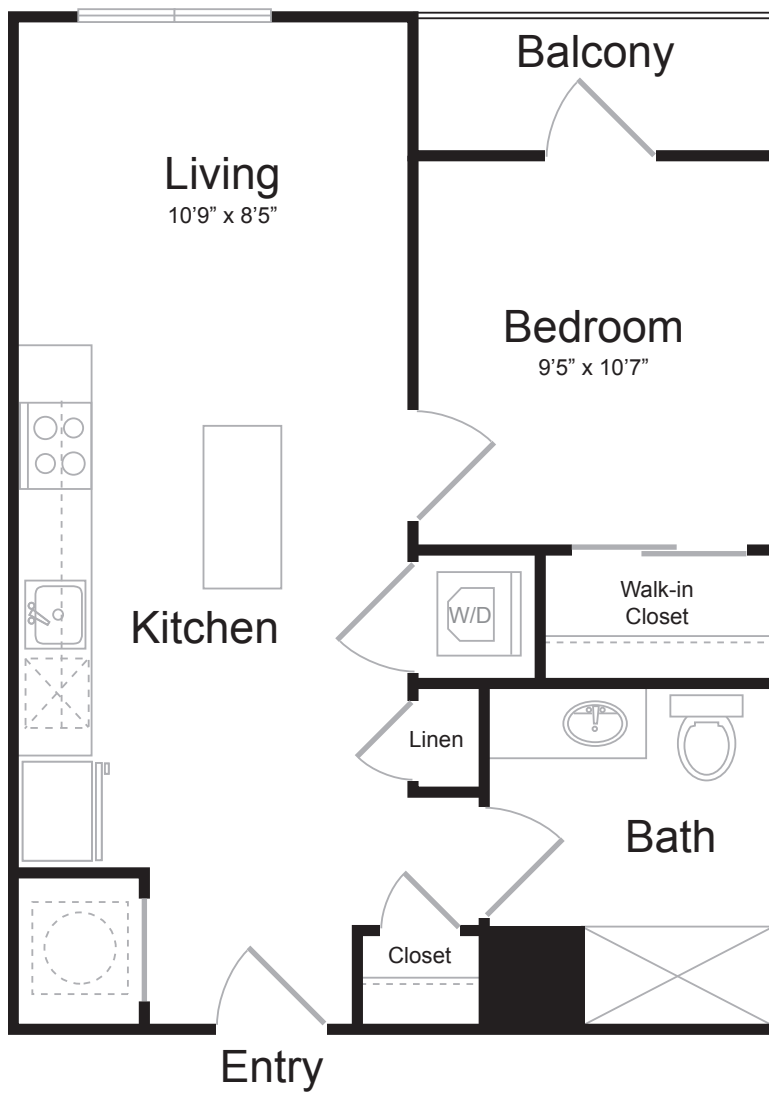

# A1

1 BED / 1 BATH

# 532

SQ. FT.

 <p><b>BREWERS BLOCK</b></p>	3234 Liberty Ave.   Pittsburgh, PA 15201
	<a href="http://www.brewersblockpgh.com">www.brewersblockpgh.com</a>

\* Pricing and availability are subject to change. Rent is based on monthly frequency. Additional fees may apply, such as but not limited to package delivery, trash, water, amenities, etc.

\*\* Floorplans are artist's rendering. All dimensions are approximate. Actual product and specifications may vary in dimension or detail. Not all features are available in every apartment. Please see a representative for details.