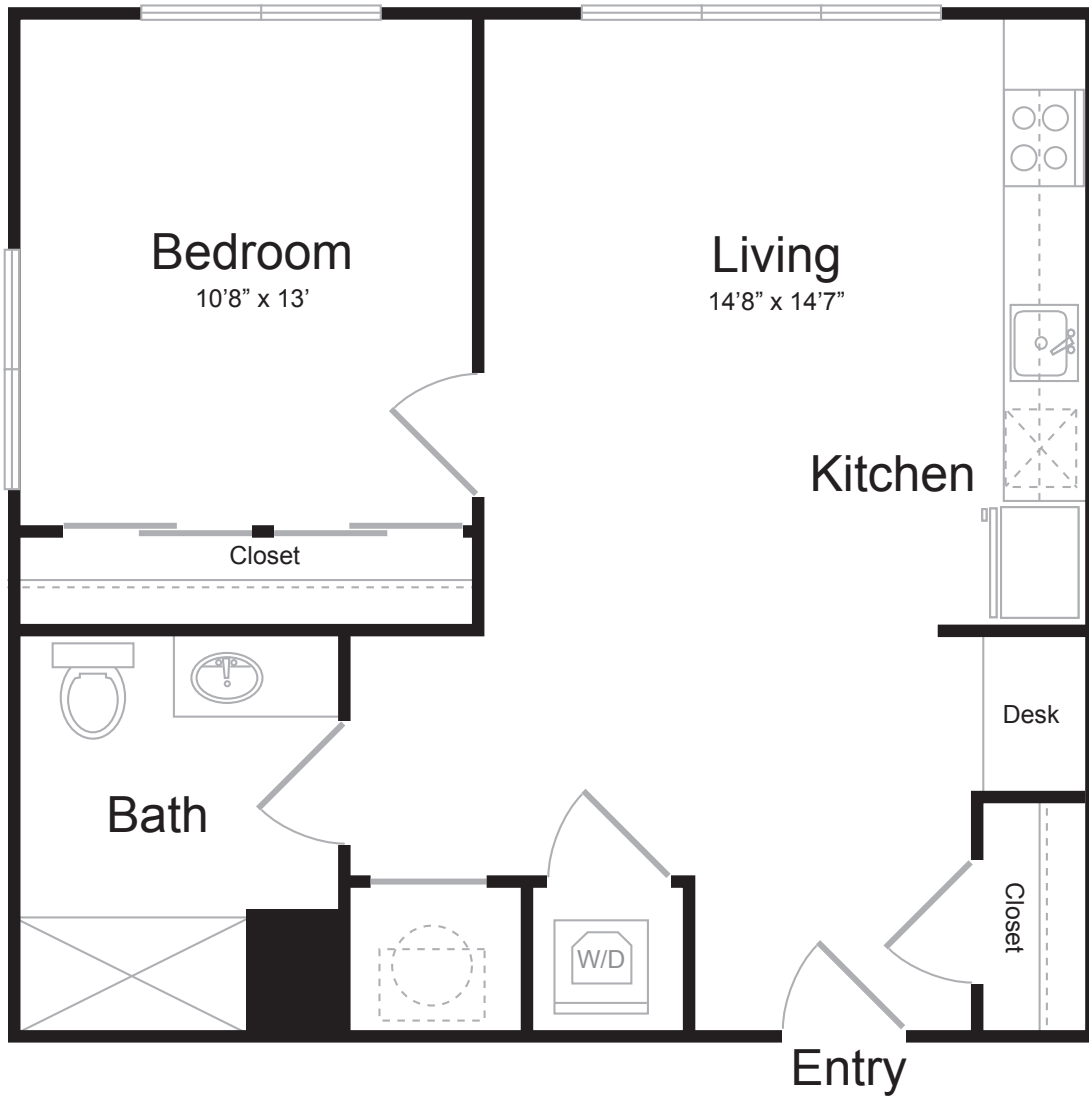

A10

1 BED / 1 BATH

647

SQ. FT.

 <p>BREWERS BLOCK</p>	3234 Liberty Ave. Pittsburgh, PA 15201
	www.brewersblockpgh.com

* Pricing and availability are subject to change. Rent is based on monthly frequency. Additional fees may apply, such as but not limited to package delivery, trash, water, amenities, etc.

** Floorplans are artist's rendering. All dimensions are approximate. Actual product and specifications may vary in dimension or detail. Not all features are available in every apartment. Please see a representative for details.