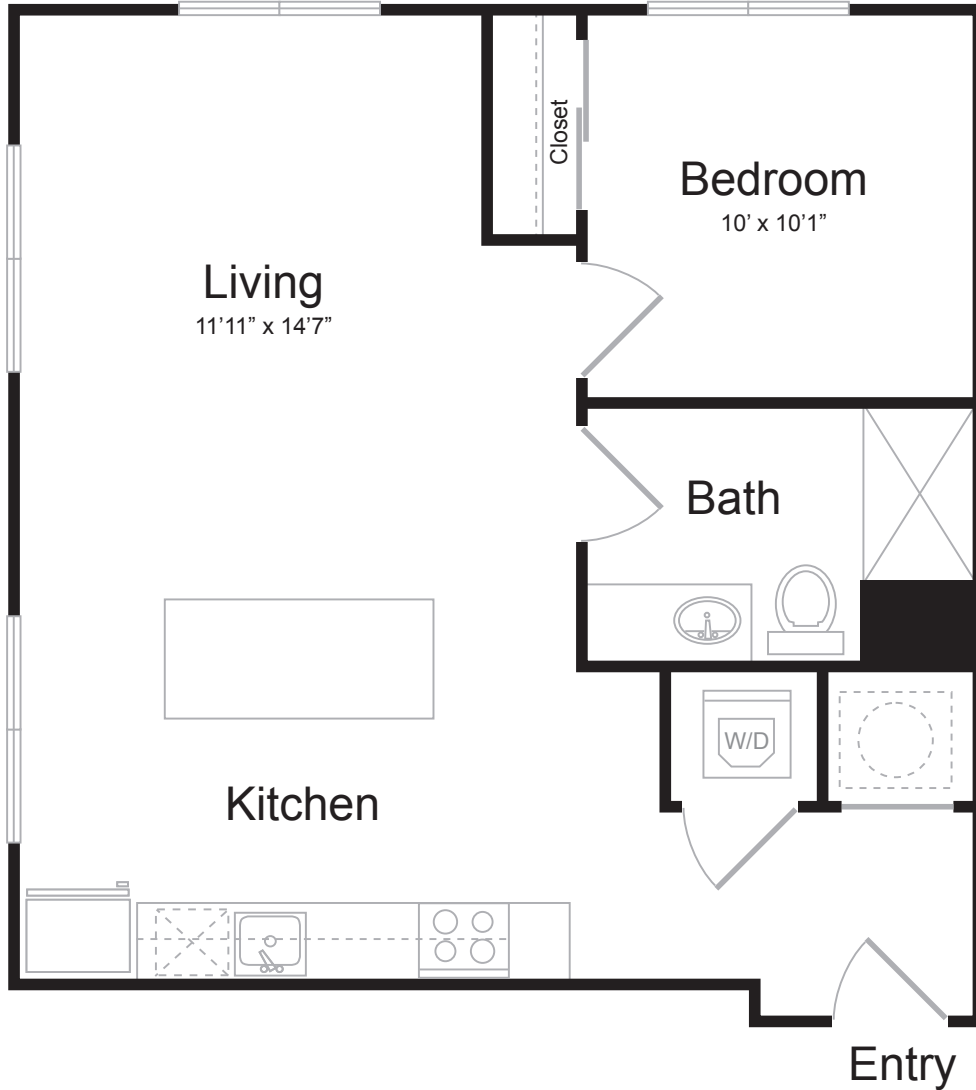

# A11

1 BED / 1 BATH

# 656

SQ. FT.

	3234 Liberty Ave.   Pittsburgh, PA 15201
	<a href="http://www.brewersblockpgh.com">www.brewersblockpgh.com</a>

\* Pricing and availability are subject to change. Rent is based on monthly frequency. Additional fees may apply, such as but not limited to package delivery, trash, water, amenities, etc.

\*\* Floorplans are artist's rendering. All dimensions are approximate. Actual product and specifications may vary in dimension or detail. Not all features are available in every apartment. Please see a representative for details.