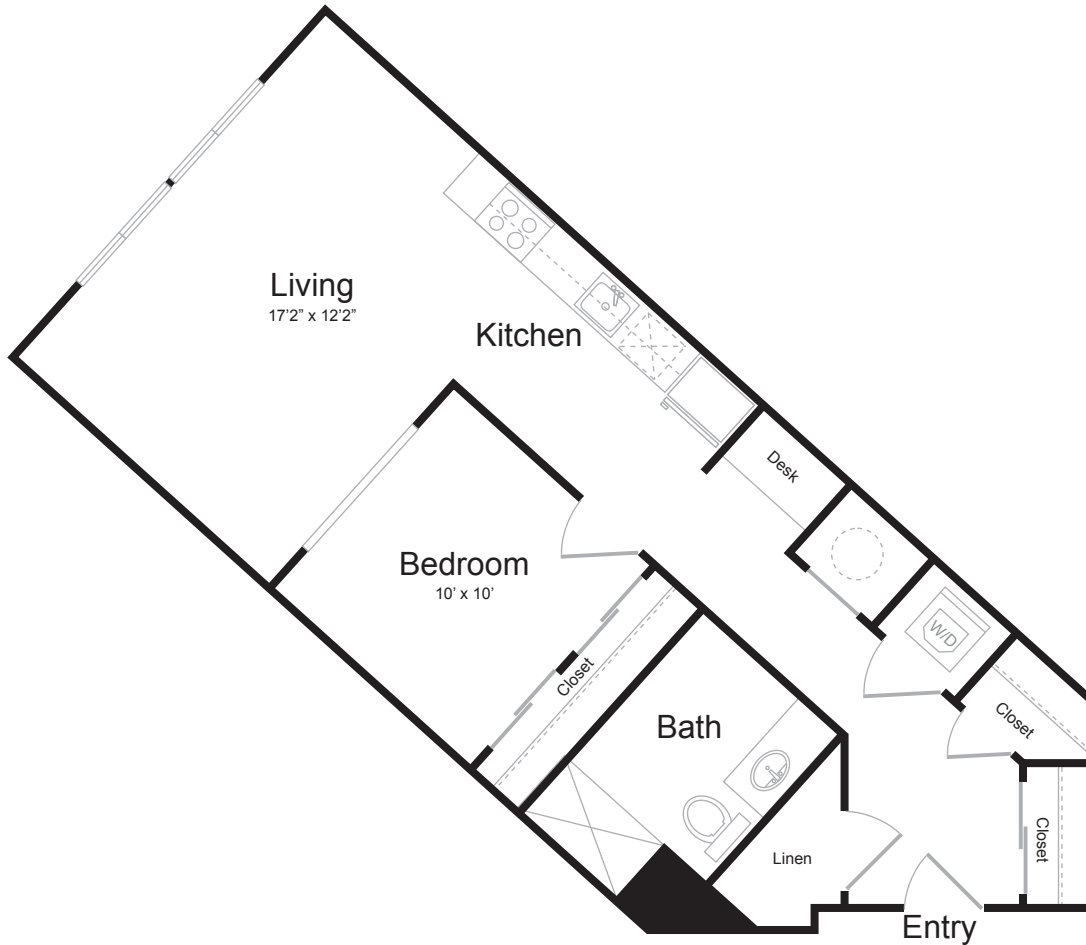

A13

1 BED / 1 BATH

673

SQ. FT.

 BREWERS BLOCK	3234 Liberty Ave. Pittsburgh, PA 15201
	www.brewersblockpgh.com

* Pricing and availability are subject to change. Rent is based on monthly frequency. Additional fees may apply, such as but not limited to package delivery, trash, water, amenities, etc.

** Floorplans are artist's rendering. All dimensions are approximate. Actual product and specifications may vary in dimension or detail. Not all features are available in every apartment. Please see a representative for details.