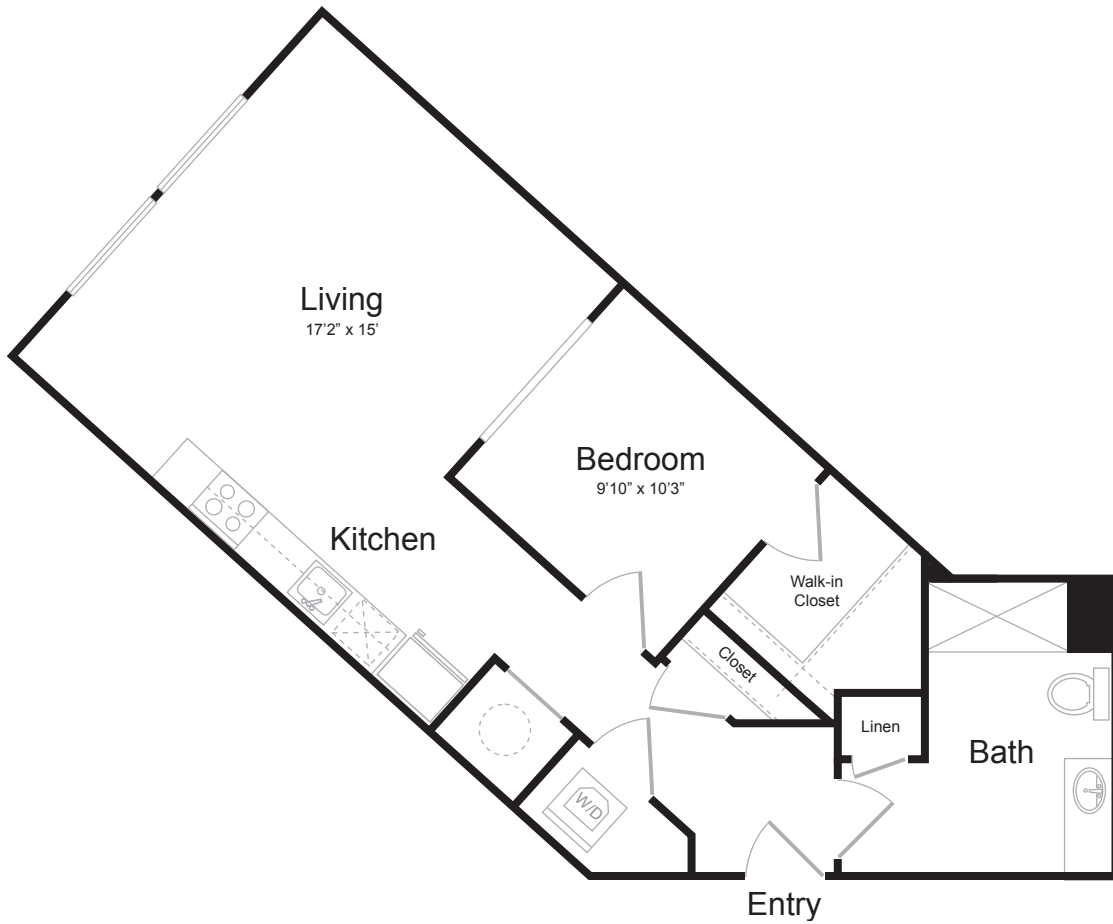

A14

1 BED / 1 BATH

775

SQ. FT.

 <p>BREWERS BLOCK</p>	3234 Liberty Ave. Pittsburgh, PA 15201
	www.brewersblockpgh.com

* Pricing and availability are subject to change. Rent is based on monthly frequency. Additional fees may apply, such as but not limited to package delivery, trash, water, amenities, etc.

** Floorplans are artist's rendering. All dimensions are approximate. Actual product and specifications may vary in dimension or detail. Not all features are available in every apartment. Please see a representative for details.