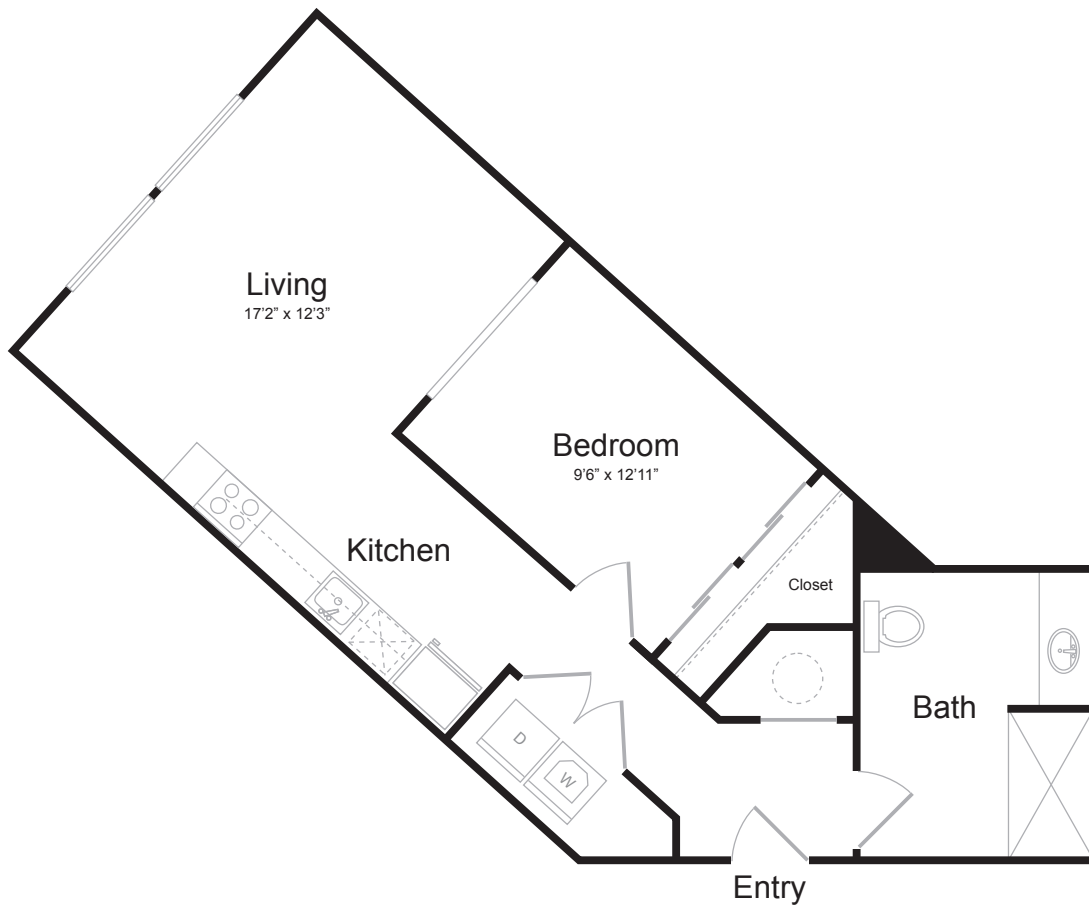

A14A

1 BED / 1 BATH

675

SQ. FT.

 BREWERS BLOCK	3234 Liberty Ave. Pittsburgh, PA 15201
	www.brewersblockpgh.com

* Pricing and availability are subject to change. Rent is based on monthly frequency. Additional fees may apply, such as but not limited to package delivery, trash, water, amenities, etc.

** Floorplans are artist's rendering. All dimensions are approximate. Actual product and specifications may vary in dimension or detail. Not all features are available in every apartment. Please see a representative for details.