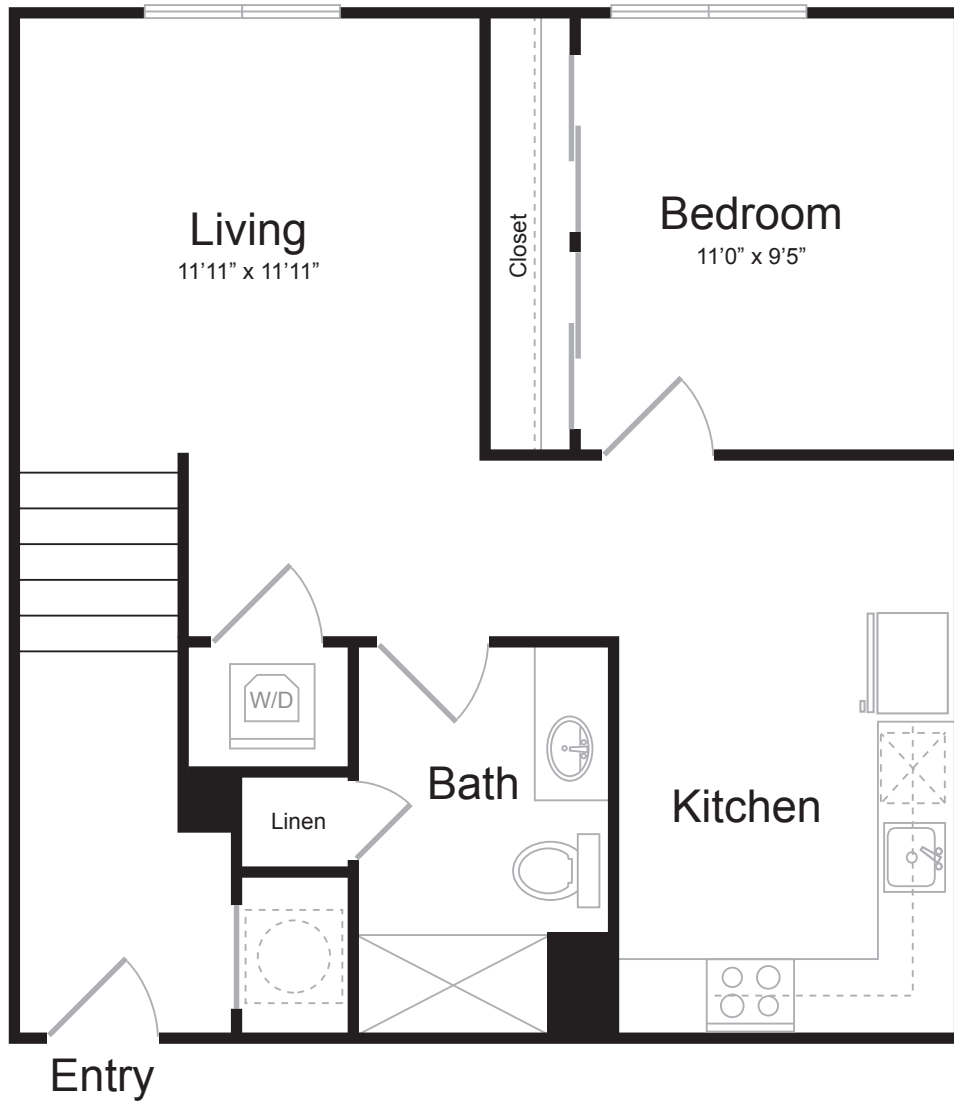

# A15

1 BED / 1 BATH

# 696

SQ. FT.

 <b>BREWERS BLOCK</b>	3234 Liberty Ave.   Pittsburgh, PA 15201
	<a href="http://www.brewersblockpgh.com">www.brewersblockpgh.com</a>

\* Pricing and availability are subject to change. Rent is based on monthly frequency. Additional fees may apply, such as but not limited to package delivery, trash, water, amenities, etc.

\*\* Floorplans are artist's rendering. All dimensions are approximate. Actual product and specifications may vary in dimension or detail. Not all features are available in every apartment. Please see a representative for details.