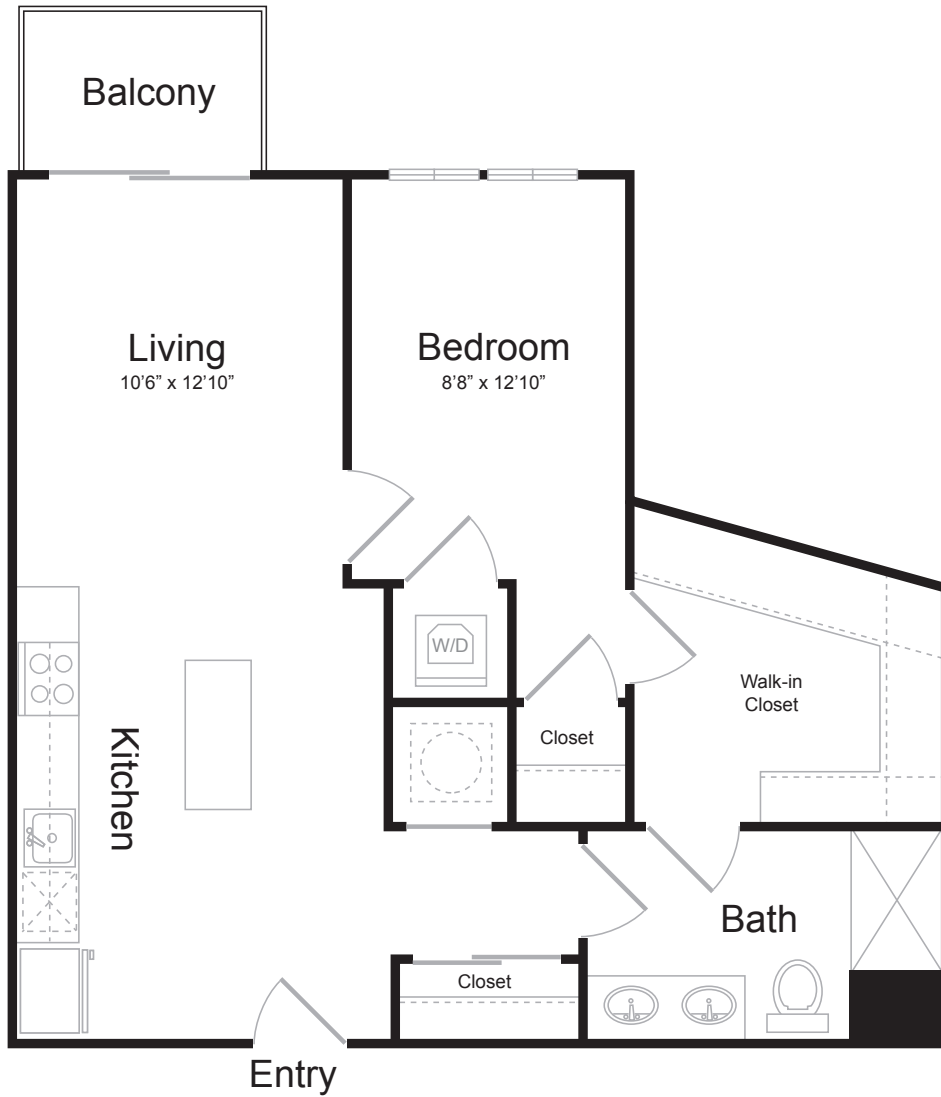

A16

1 BED / 1 BATH

696

SQ. FT.

 BREWERS BLOCK	3234 Liberty Ave. Pittsburgh, PA 15201
	www.brewersblockpgh.com

* Pricing and availability are subject to change. Rent is based on monthly frequency. Additional fees may apply, such as but not limited to package delivery, trash, water, amenities, etc.

** Floorplans are artist's rendering. All dimensions are approximate. Actual product and specifications may vary in dimension or detail. Not all features are available in every apartment. Please see a representative for details.