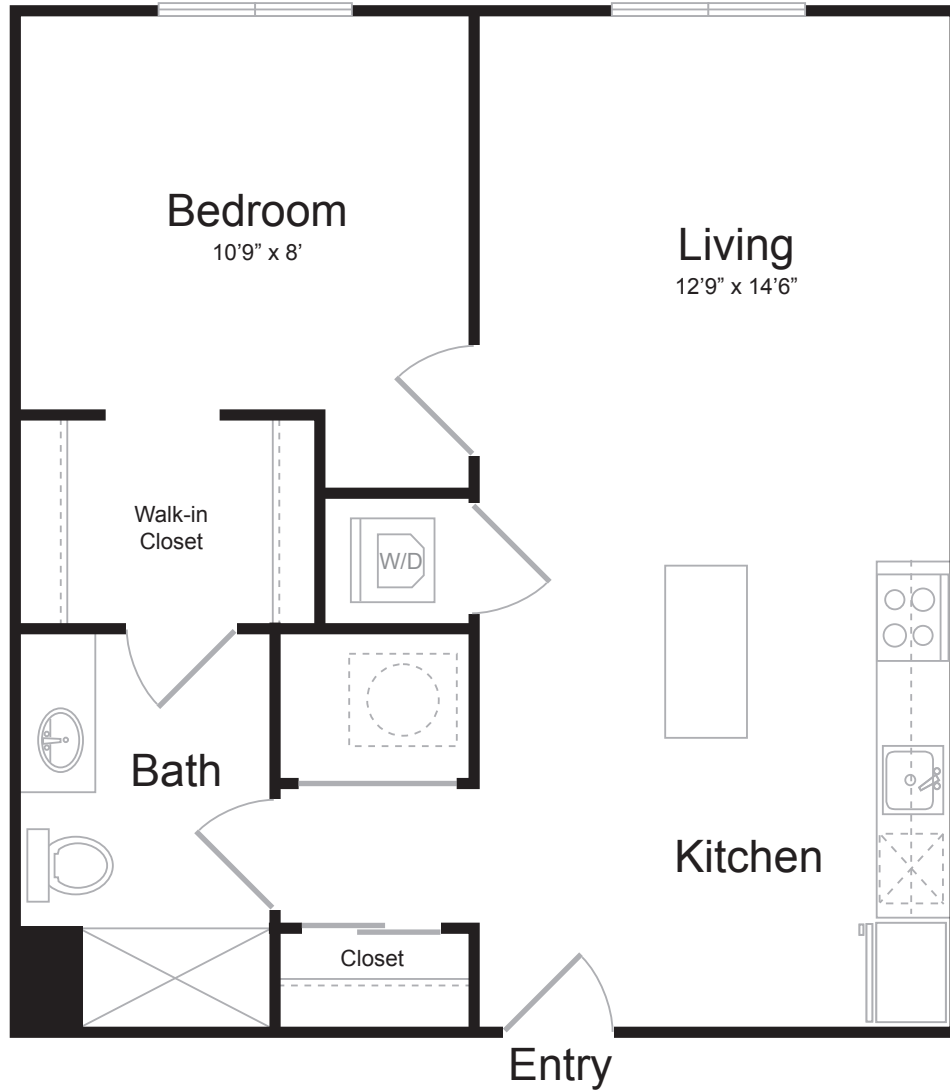

A17

1 BED / 1 BATH

697

SQ. FT.

 <p>BREWERS BLOCK</p>	3234 Liberty Ave. Pittsburgh, PA 15201
	www.brewersblockpgh.com

* Pricing and availability are subject to change. Rent is based on monthly frequency. Additional fees may apply, such as but not limited to package delivery, trash, water, amenities, etc.

** Floorplans are artist's rendering. All dimensions are approximate. Actual product and specifications may vary in dimension or detail. Not all features are available in every apartment. Please see a representative for details.