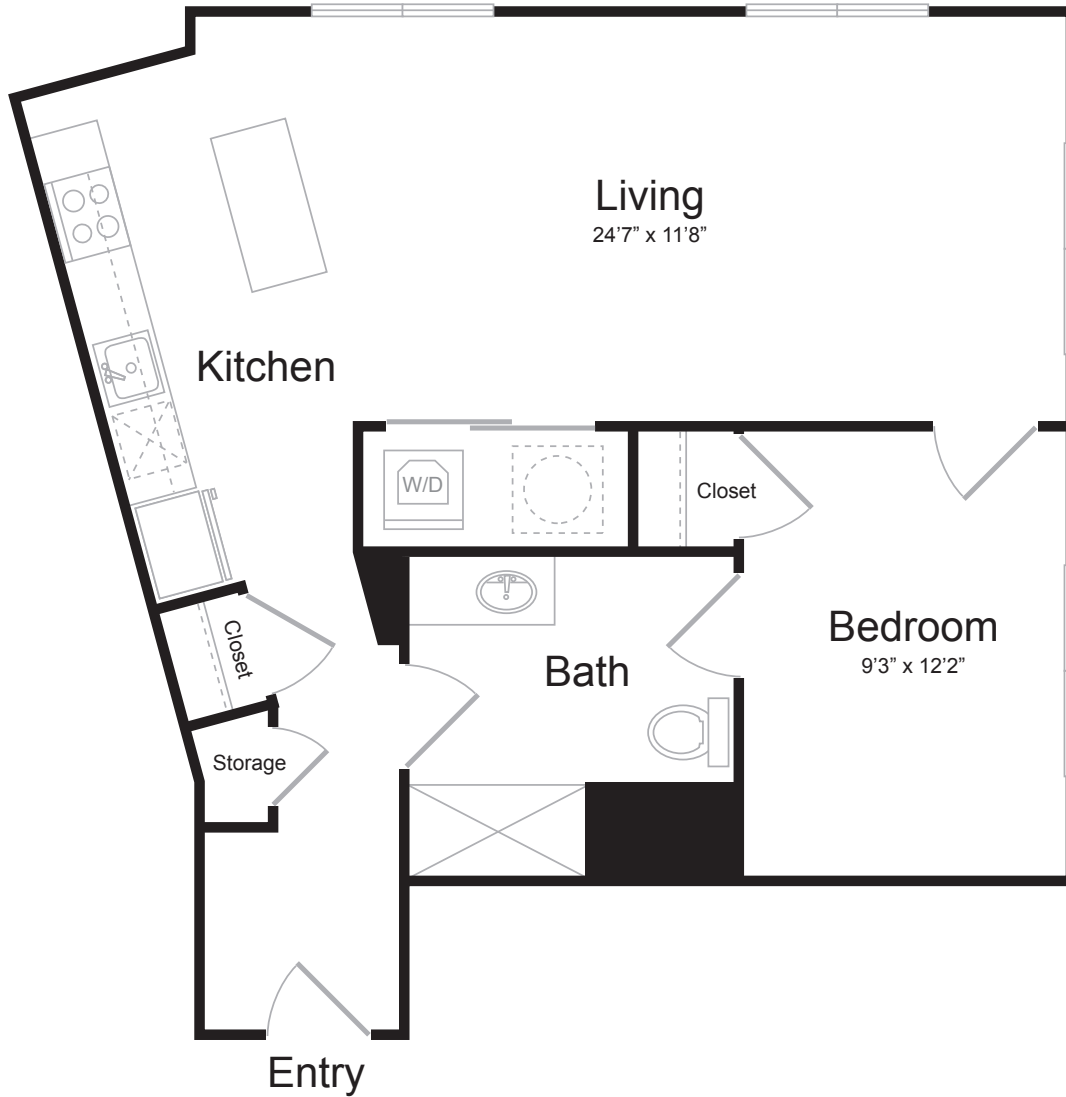

A18

1 BED / 1 BATH

727

SQ. FT.

| | |
|---|--|
|  <p>BREWERS BLOCK</p> | 3234 Liberty Ave. Pittsburgh, PA 15201 |
| | www.brewersblockpgh.com |

* Pricing and availability are subject to change. Rent is based on monthly frequency. Additional fees may apply, such as but not limited to package delivery, trash, water, amenities, etc.

** Floorplans are artist's rendering. All dimensions are approximate. Actual product and specifications may vary in dimension or detail. Not all features are available in every apartment. Please see a representative for details.