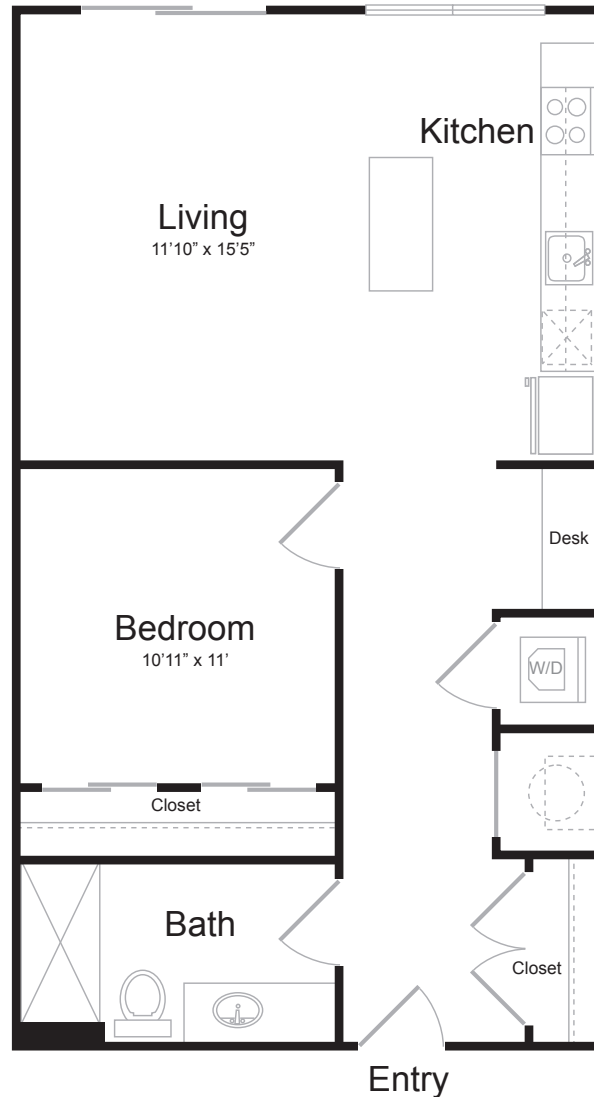

A19

1 BED / 1 BATH

730

SQ. FT.

	3234 Liberty Ave. Pittsburgh, PA 15201
	www.brewersblockpgh.com

* Pricing and availability are subject to change. Rent is based on monthly frequency. Additional fees may apply, such as but not limited to package delivery, trash, water, amenities, etc.

** Floorplans are artist's rendering. All dimensions are approximate. Actual product and specifications may vary in dimension or detail. Not all features are available in every apartment. Please see a representative for details.