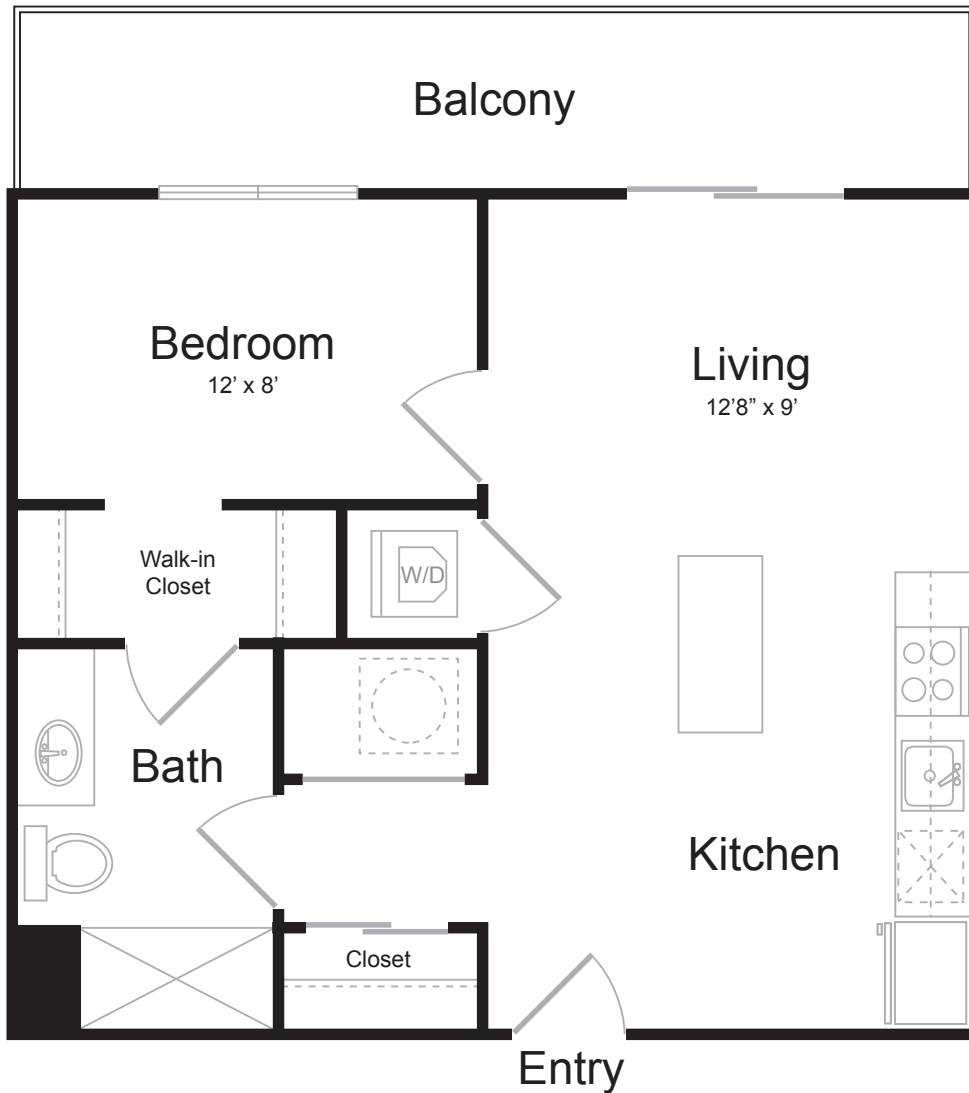

# A2

1 BED / 1 BATH

# 555

SQ. FT.

 <p><b>BREWERS BLOCK</b></p>	3234 Liberty Ave.   Pittsburgh, PA 15201
	<a href="http://www.brewersblockpgh.com">www.brewersblockpgh.com</a>

\* Pricing and availability are subject to change. Rent is based on monthly frequency. Additional fees may apply, such as but not limited to package delivery, trash, water, amenities, etc.

\*\* Floorplans are artist's rendering. All dimensions are approximate. Actual product and specifications may vary in dimension or detail. Not all features are available in every apartment. Please see a representative for details.