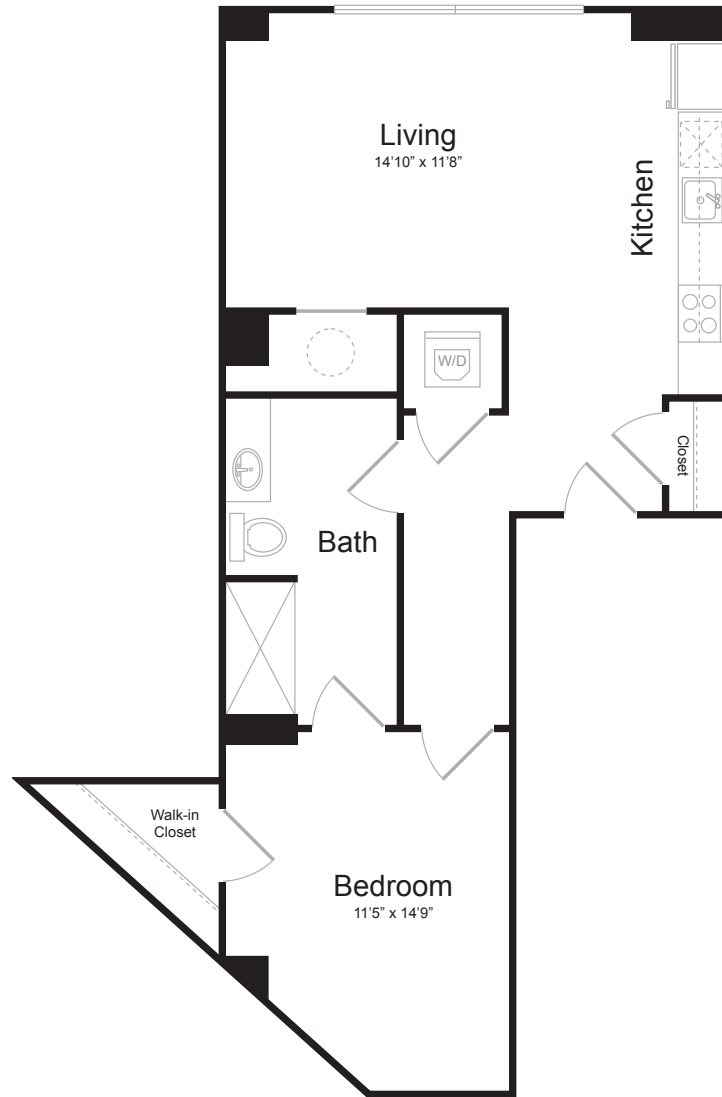

# A21

1 BED / 1 BATH

# 742

SQ. FT.

 <p><b>BREWERS BLOCK</b></p>	3234 Liberty Ave.   Pittsburgh, PA 15201
	<a href="http://www.brewersblockpgh.com">www.brewersblockpgh.com</a>

\* Pricing and availability are subject to change. Rent is based on monthly frequency. Additional fees may apply, such as but not limited to package delivery, trash, water, amenities, etc.

\*\* Floorplans are artist's rendering. All dimensions are approximate. Actual product and specifications may vary in dimension or detail. Not all features are available in every apartment. Please see a representative for details.