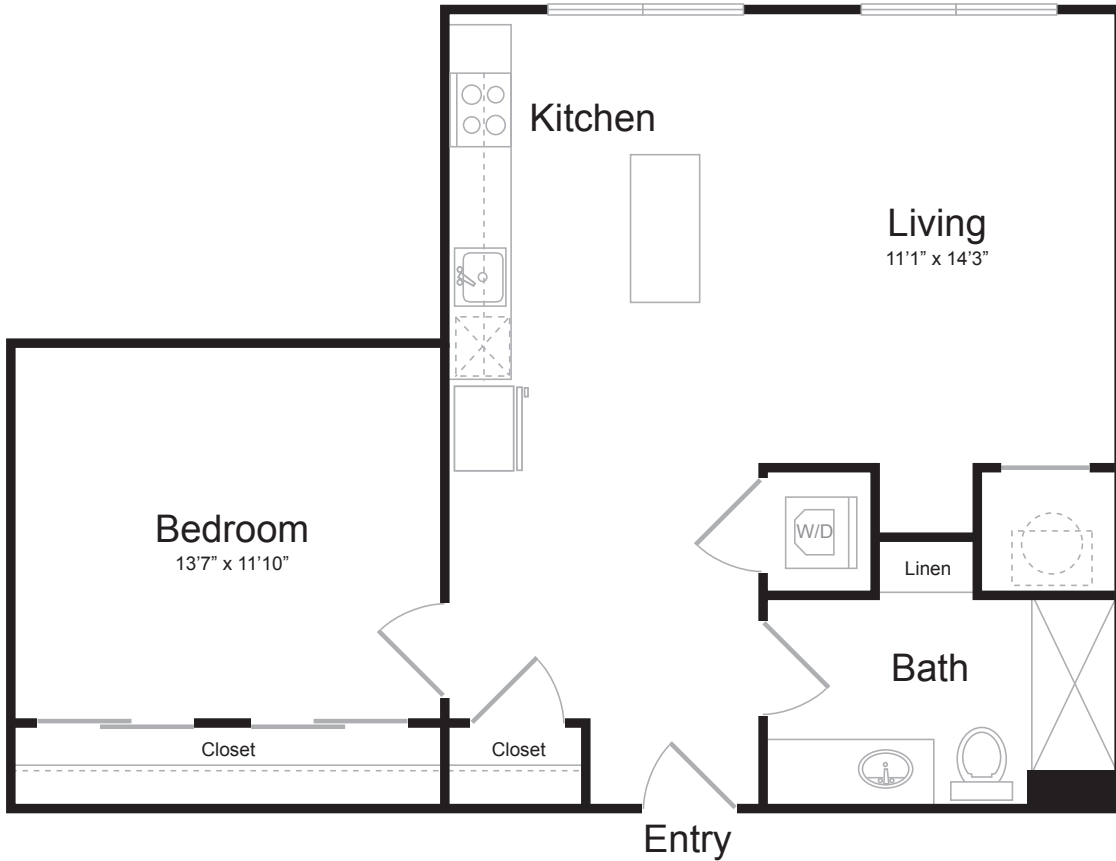

A22

1 BED / 1 BATH

742

SQ. FT.

 <p>BREWERS BLOCK</p>	3234 Liberty Ave. Pittsburgh, PA 15201
	www.brewersblockpgh.com

* Pricing and availability are subject to change. Rent is based on monthly frequency. Additional fees may apply, such as but not limited to package delivery, trash, water, amenities, etc.

** Floorplans are artist's rendering. All dimensions are approximate. Actual product and specifications may vary in dimension or detail. Not all features are available in every apartment. Please see a representative for details.