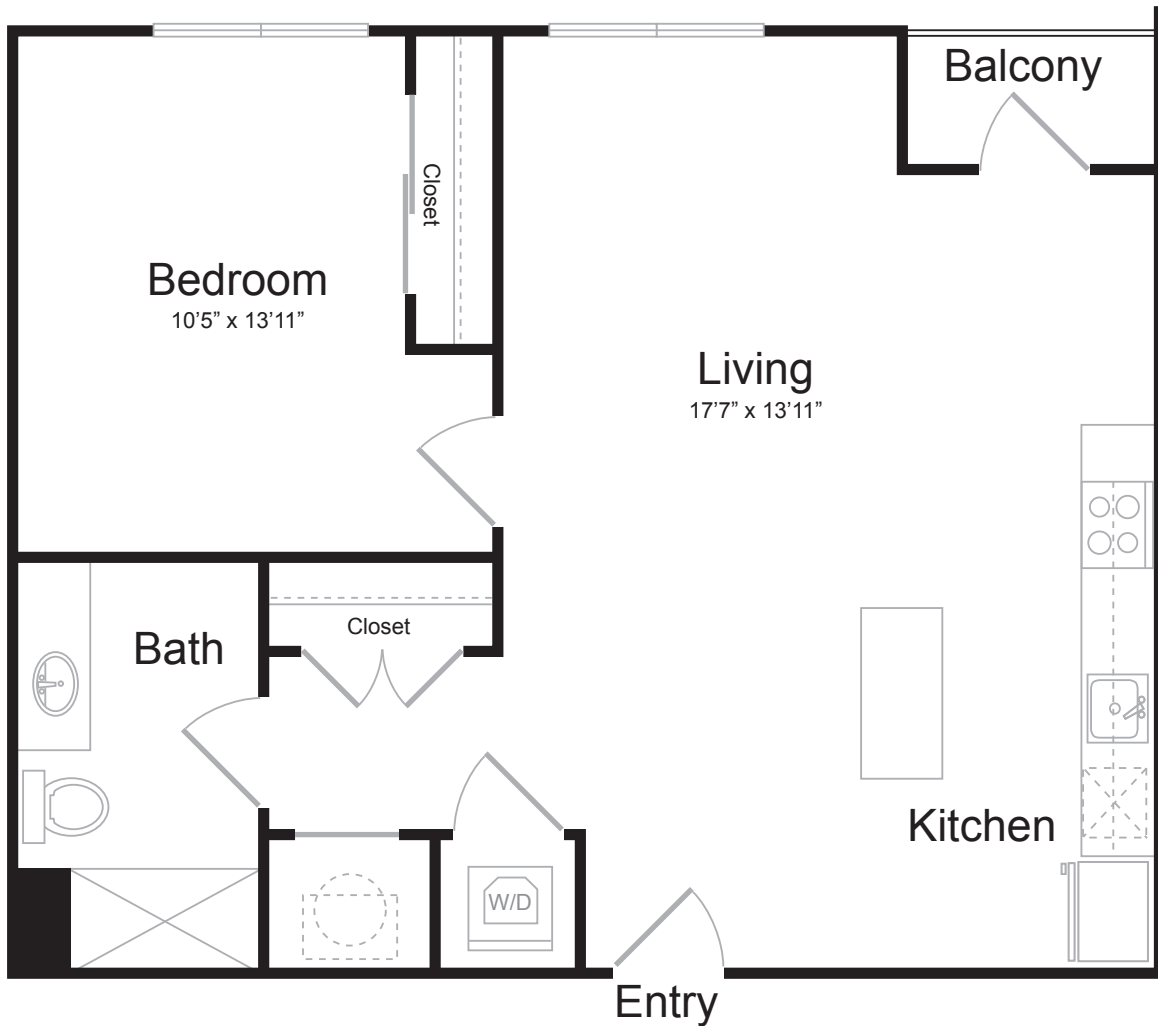

A24

1 BED / 1 BATH

748

SQ. FT.

 BREWERS BLOCK	3234 Liberty Ave. Pittsburgh, PA 15201
	www.brewersblockpgh.com

* Pricing and availability are subject to change. Rent is based on monthly frequency. Additional fees may apply, such as but not limited to package delivery, trash, water, amenities, etc.

** Floorplans are artist's rendering. All dimensions are approximate. Actual product and specifications may vary in dimension or detail. Not all features are available in every apartment. Please see a representative for details.