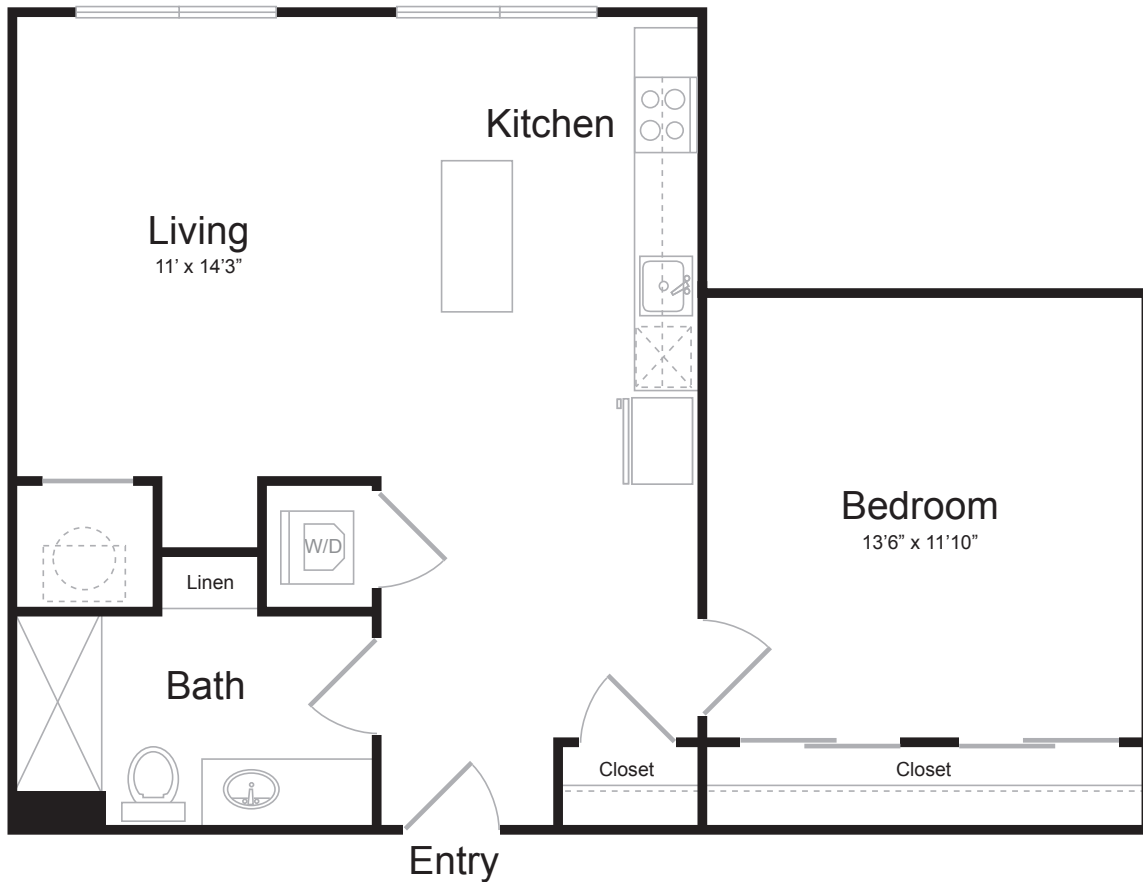

A25

1 BED / 1 BATH

759

SQ. FT.

 BREWERS BLOCK	3234 Liberty Ave. Pittsburgh, PA 15201
	www.brewersblockpgh.com

* Pricing and availability are subject to change. Rent is based on monthly frequency. Additional fees may apply, such as but not limited to package delivery, trash, water, amenities, etc.

** Floorplans are artist's rendering. All dimensions are approximate. Actual product and specifications may vary in dimension or detail. Not all features are available in every apartment. Please see a representative for details.