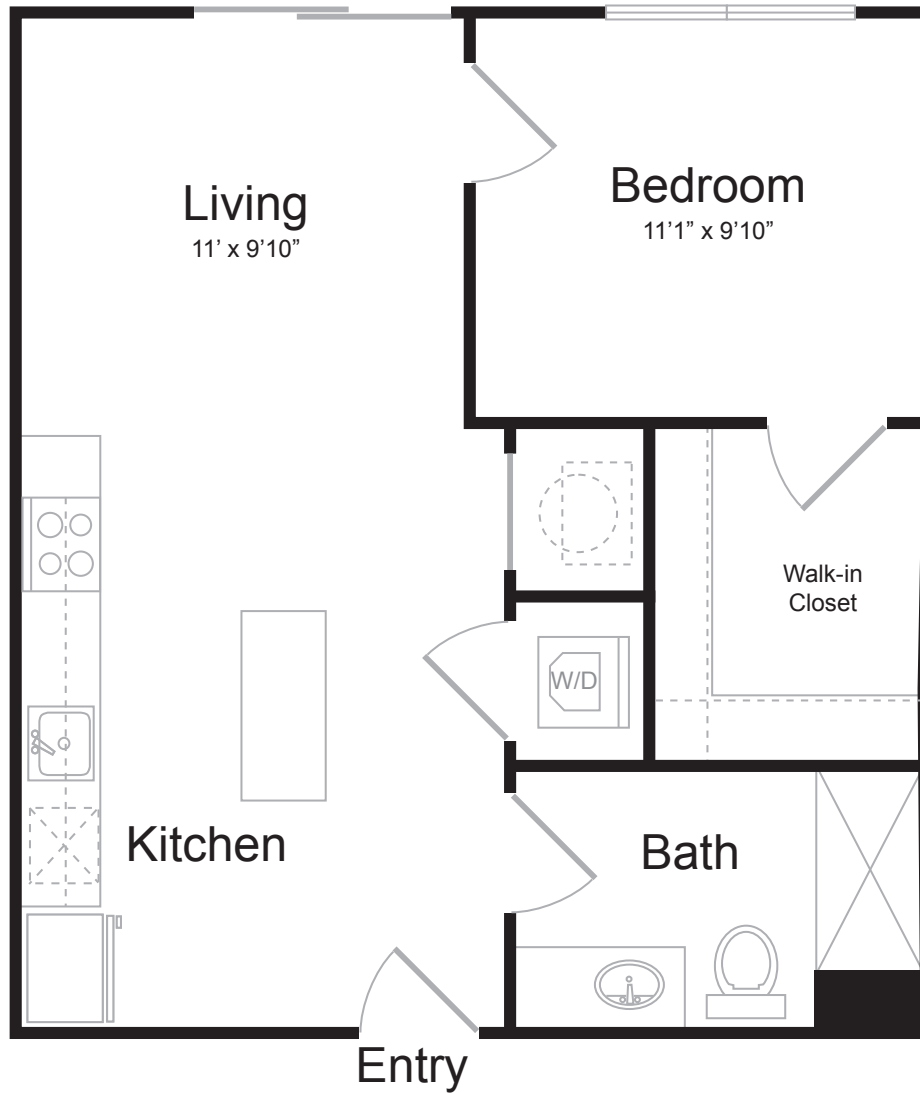

# A3

1 BED / 1 BATH

# 568

SQ. FT.

	3234 Liberty Ave.   Pittsburgh, PA 15201
	<a href="http://www.brewersblockpgh.com">www.brewersblockpgh.com</a>

\* Pricing and availability are subject to change. Rent is based on monthly frequency. Additional fees may apply, such as but not limited to package delivery, trash, water, amenities, etc.

\*\* Floorplans are artist's rendering. All dimensions are approximate. Actual product and specifications may vary in dimension or detail. Not all features are available in every apartment. Please see a representative for details.