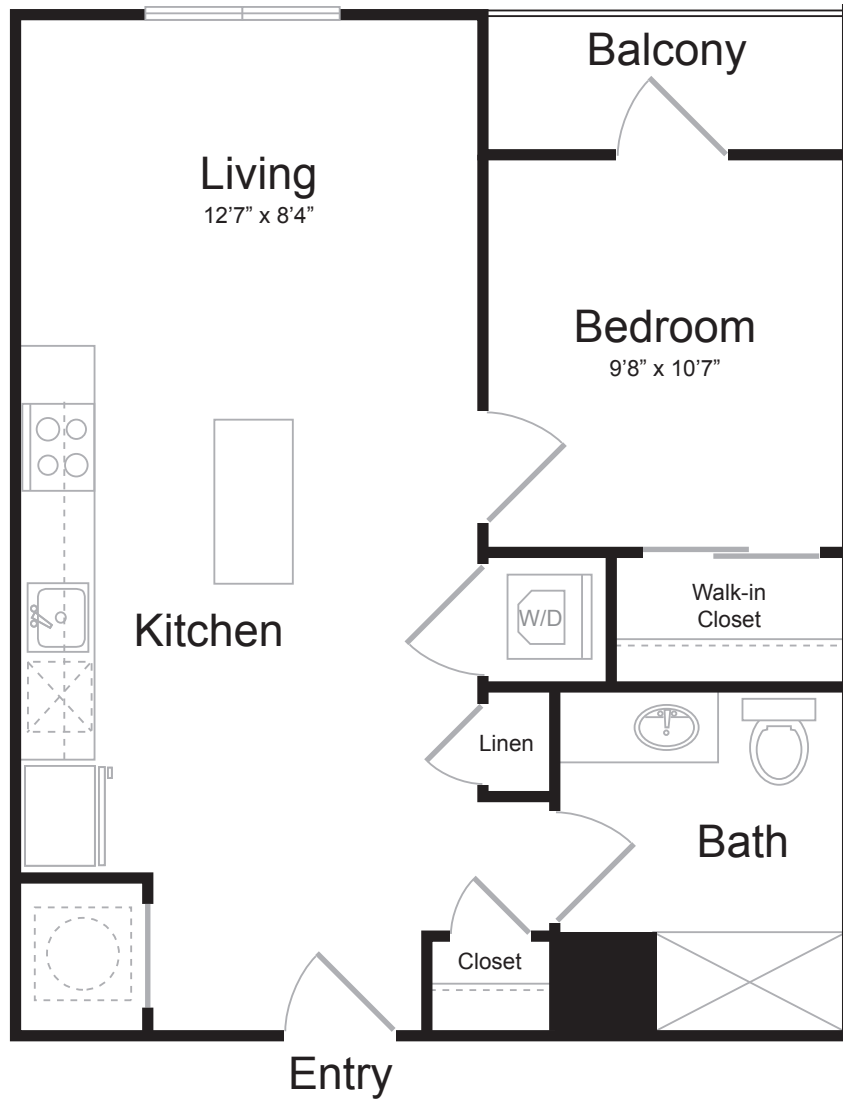

# A4

1 BED / 1 BATH

# 584

SQ. FT.

 <p><b>BREWERS BLOCK</b></p>	3234 Liberty Ave.   Pittsburgh, PA 15201
	<a href="http://www.brewersblockpgh.com">www.brewersblockpgh.com</a>

\* Pricing and availability are subject to change. Rent is based on monthly frequency. Additional fees may apply, such as but not limited to package delivery, trash, water, amenities, etc.

\*\* Floorplans are artist's rendering. All dimensions are approximate. Actual product and specifications may vary in dimension or detail. Not all features are available in every apartment. Please see a representative for details.