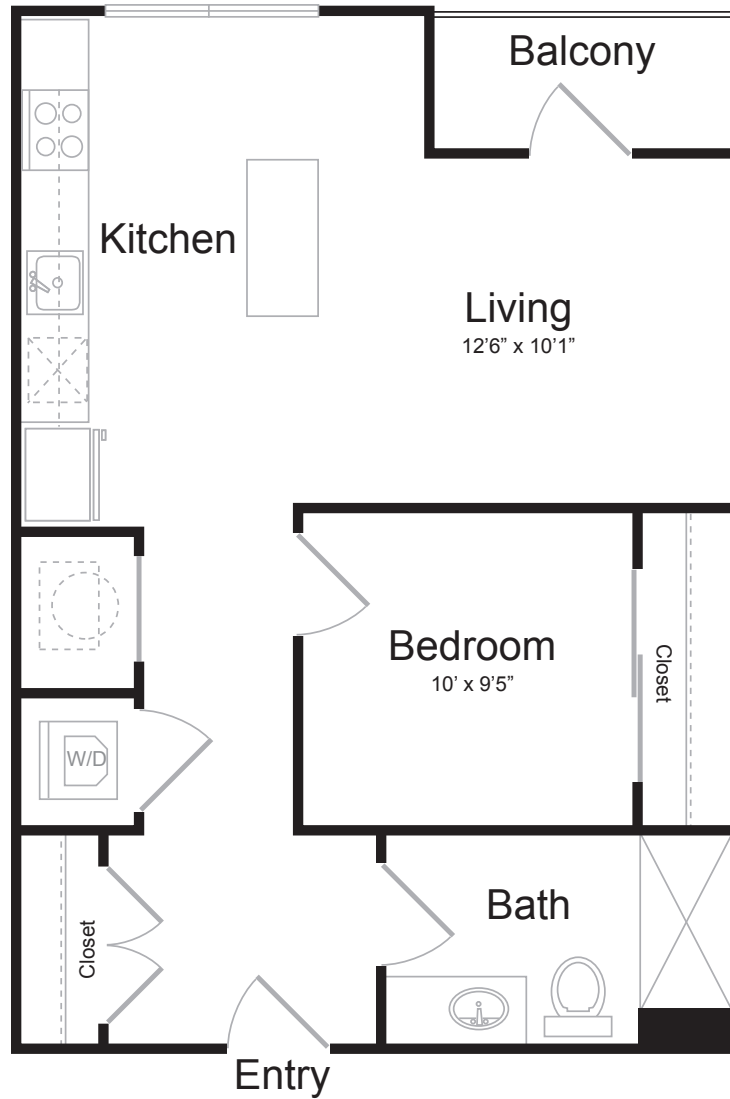

A5

1 BED / 1 BATH

585

SQ. FT.

 BREWERS BLOCK	3234 Liberty Ave. Pittsburgh, PA 15201
	www.brewersblockpgh.com

* Pricing and availability are subject to change. Rent is based on monthly frequency. Additional fees may apply, such as but not limited to package delivery, trash, water, amenities, etc.

** Floorplans are artist's rendering. All dimensions are approximate. Actual product and specifications may vary in dimension or detail. Not all features are available in every apartment. Please see a representative for details.