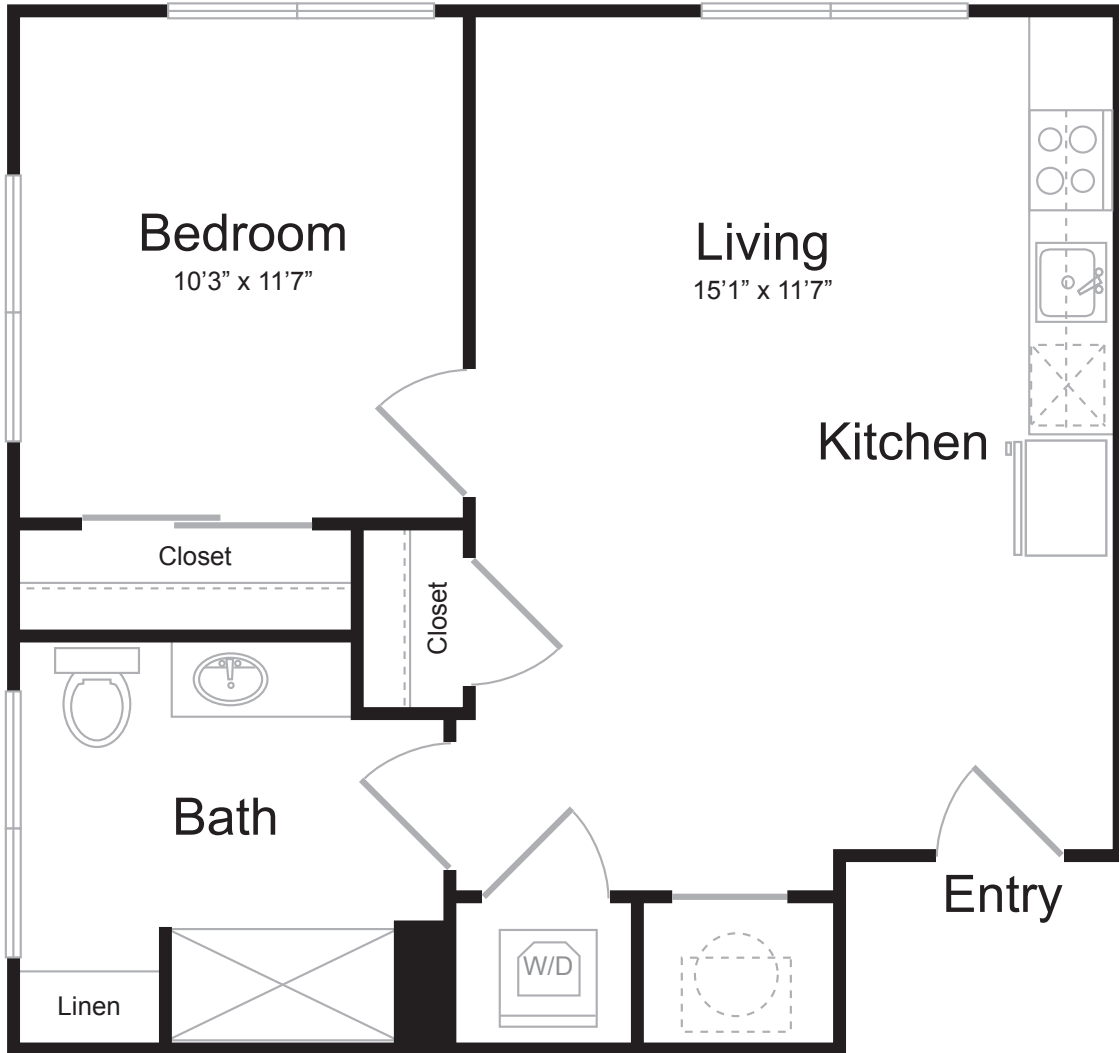

# A6

1 BED / 1 BATH

# 600

SQ. FT.

 <p><b>BREWERS BLOCK</b></p>	3234 Liberty Ave.   Pittsburgh, PA 15201
	<a href="http://www.brewersblockpgh.com">www.brewersblockpgh.com</a>

\* Pricing and availability are subject to change. Rent is based on monthly frequency. Additional fees may apply, such as but not limited to package delivery, trash, water, amenities, etc.

\*\* Floorplans are artist's rendering. All dimensions are approximate. Actual product and specifications may vary in dimension or detail. Not all features are available in every apartment. Please see a representative for details.