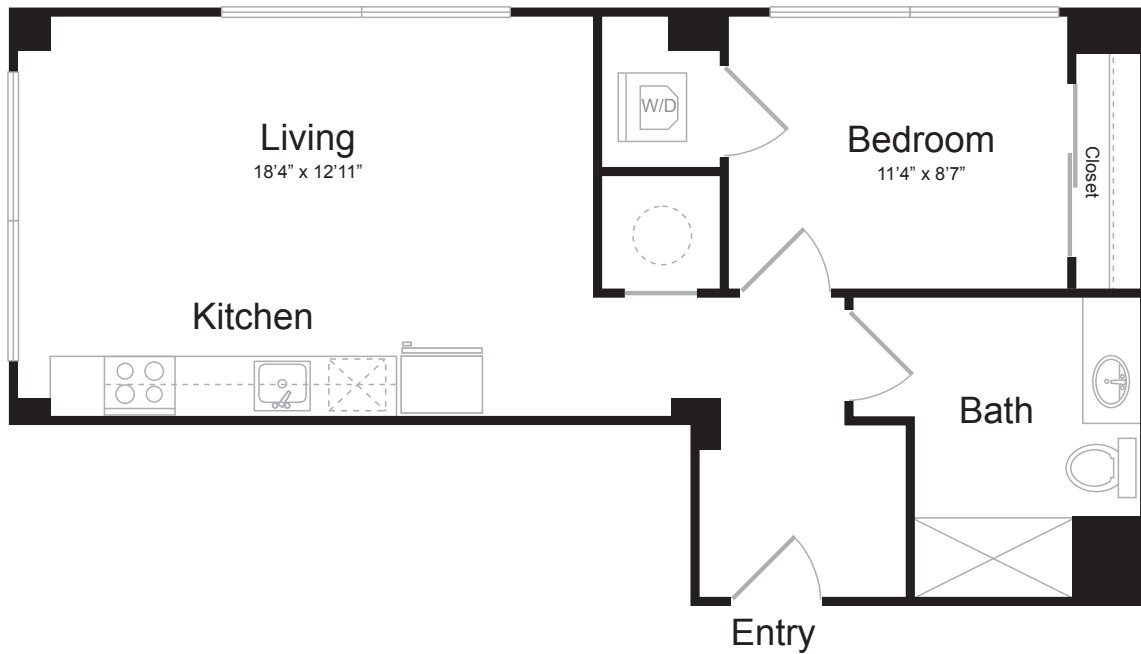

A7

1 BED / 1 BATH

614

SQ. FT.

 BREWERS BLOCK	3234 Liberty Ave. Pittsburgh, PA 15201
	www.brewersblockpgh.com

* Pricing and availability are subject to change. Rent is based on monthly frequency. Additional fees may apply, such as but not limited to package delivery, trash, water, amenities, etc.

** Floorplans are artist's rendering. All dimensions are approximate. Actual product and specifications may vary in dimension or detail. Not all features are available in every apartment. Please see a representative for details.