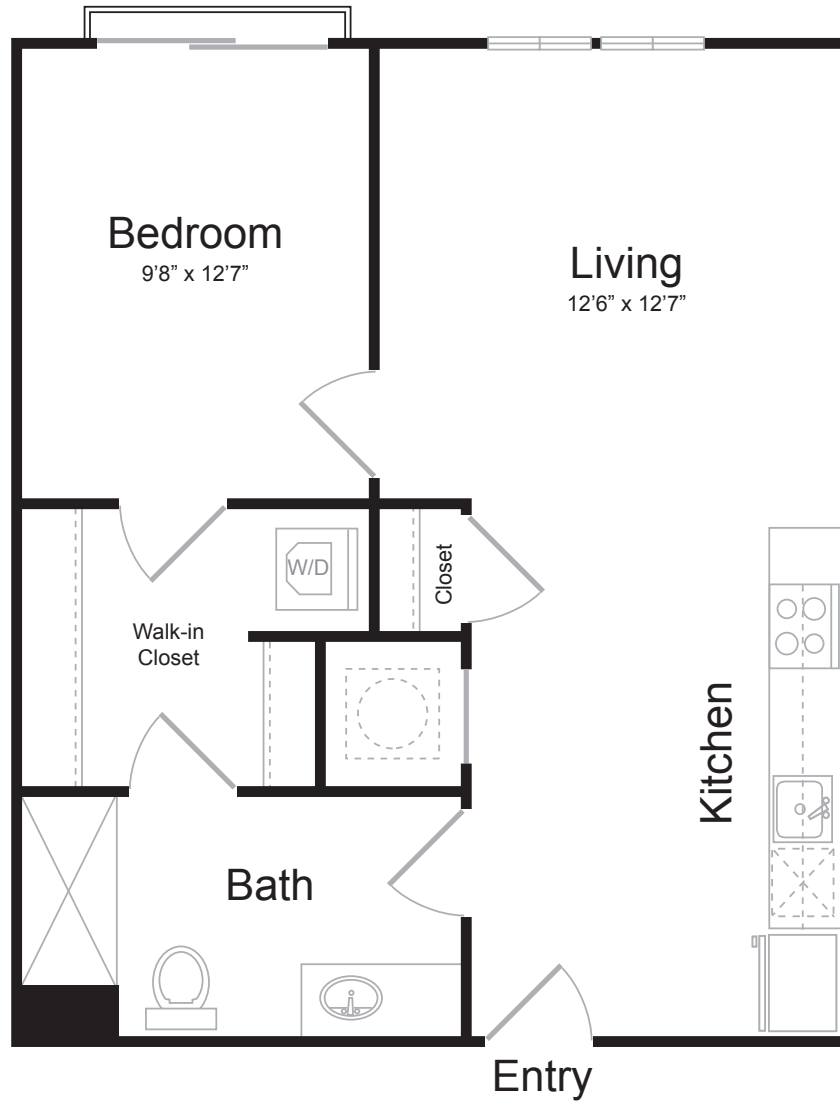

A8

1 BED / 1 BATH

634

SQ. FT.

 <p>BREWERS BLOCK</p>	3234 Liberty Ave. Pittsburgh, PA 15201
	www.brewersblockpgh.com

* Pricing and availability are subject to change. Rent is based on monthly frequency. Additional fees may apply, such as but not limited to package delivery, trash, water, amenities, etc.

** Floorplans are artist's rendering. All dimensions are approximate. Actual product and specifications may vary in dimension or detail. Not all features are available in every apartment. Please see a representative for details.