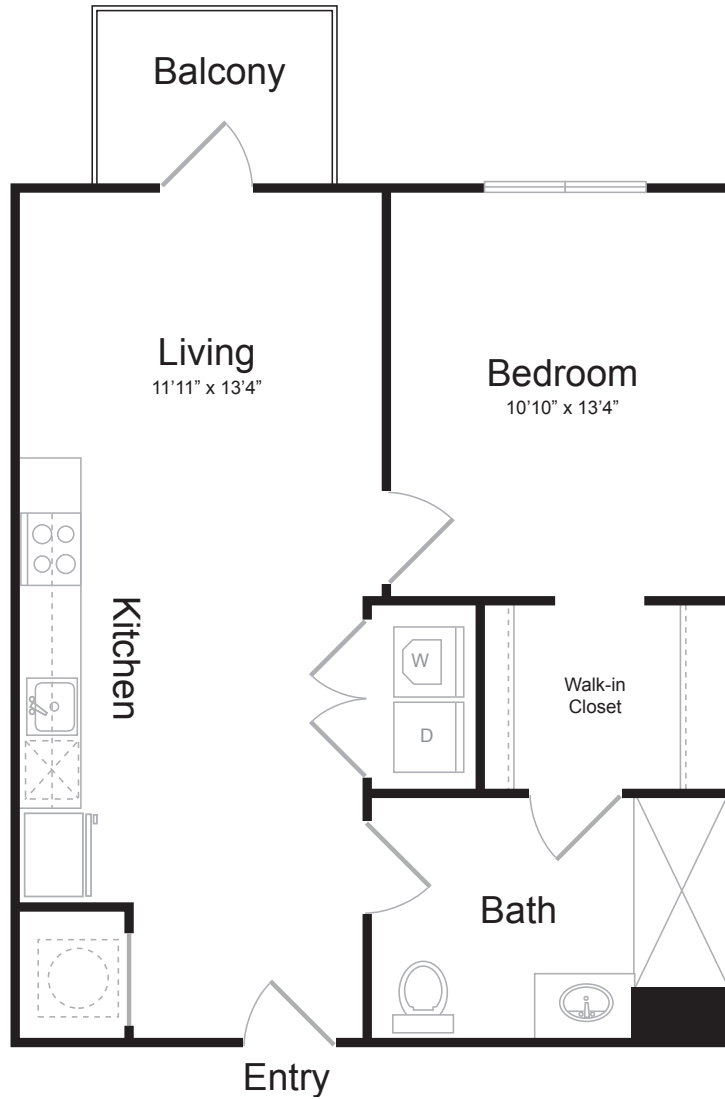

A8A

1 BED / 1 BATH

634

SQ. FT.

 BREWERS BLOCK	3234 Liberty Ave. Pittsburgh, PA 15201
	www.brewersblockpgh.com

* Pricing and availability are subject to change. Rent is based on monthly frequency. Additional fees may apply, such as but not limited to package delivery, trash, water, amenities, etc.

** Floorplans are artist's rendering. All dimensions are approximate. Actual product and specifications may vary in dimension or detail. Not all features are available in every apartment. Please see a representative for details.