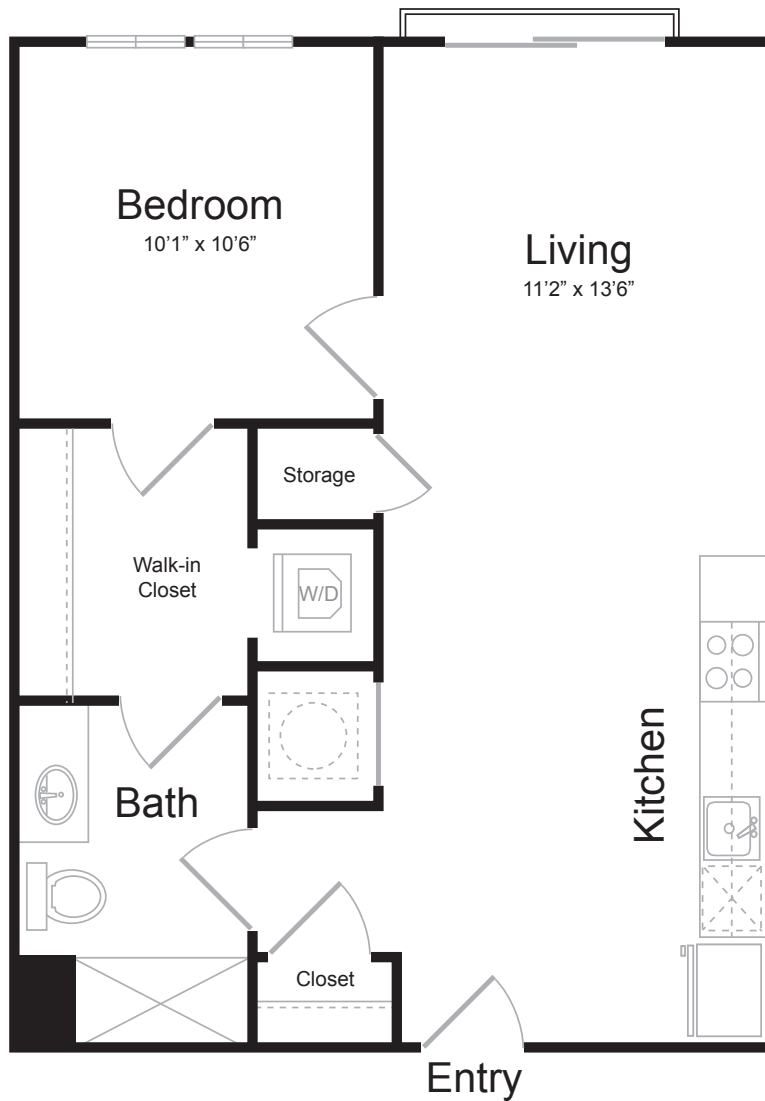

# A9

1 BED / 1 BATH

# 640

SQ. FT.

 <b>BREWERS BLOCK</b>	3234 Liberty Ave.   Pittsburgh, PA 15201
	<a href="http://www.brewersblockpgh.com">www.brewersblockpgh.com</a>

\* Pricing and availability are subject to change. Rent is based on monthly frequency. Additional fees may apply, such as but not limited to package delivery, trash, water, amenities, etc.

\*\* Floorplans are artist's rendering. All dimensions are approximate. Actual product and specifications may vary in dimension or detail. Not all features are available in every apartment. Please see a representative for details.