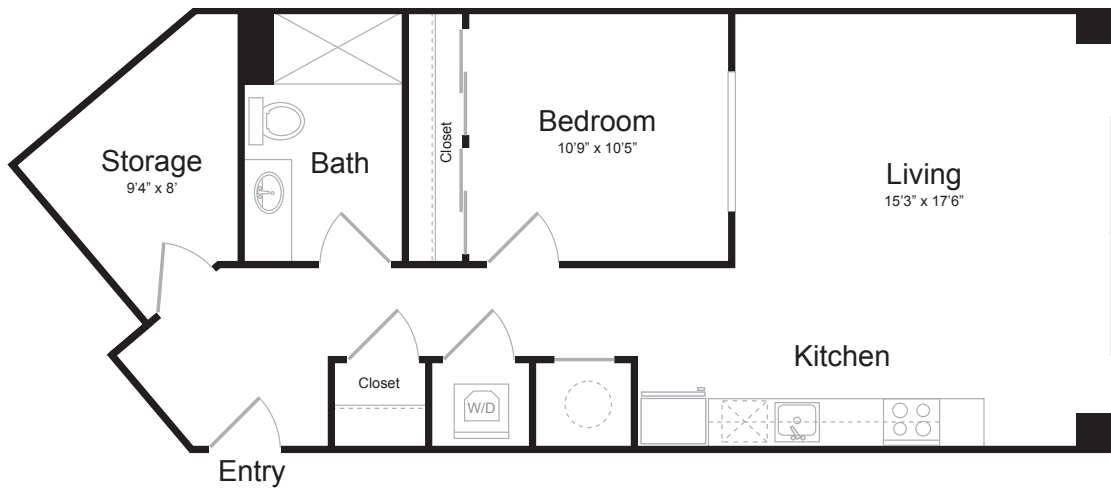

B

1 BED / 1 BATH / DEN

742

SQ. FT.

 BREWERS BLOCK	3234 Liberty Ave. Pittsburgh, PA 15201
	www.brewersblockpgh.com

* Pricing and availability are subject to change. Rent is based on monthly frequency. Additional fees may apply, such as but not limited to package delivery, trash, water, amenities, etc.

** Floorplans are artist's rendering. All dimensions are approximate. Actual product and specifications may vary in dimension or detail. Not all features are available in every apartment. Please see a representative for details.