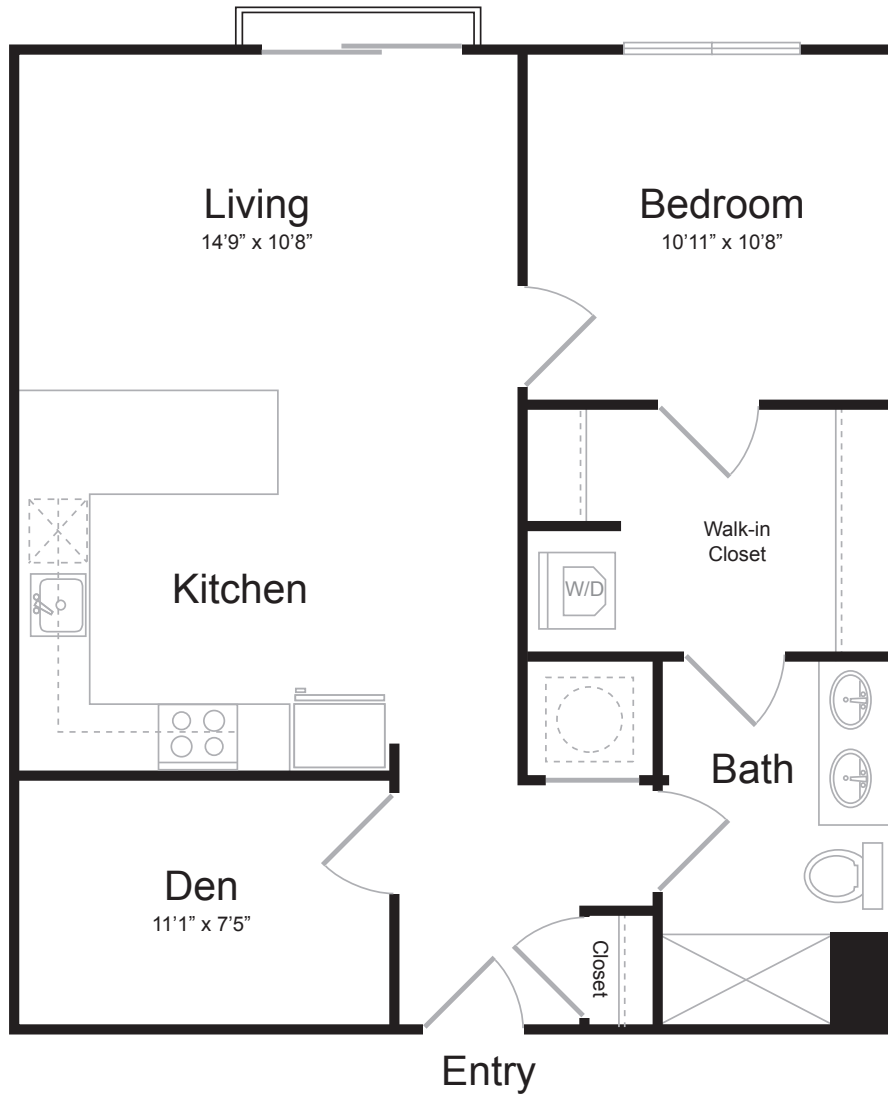

B1

1 BED / 1 BATH / DEN

756

SQ. FT.

 BREWERS BLOCK	3234 Liberty Ave. Pittsburgh, PA 15201
	www.brewersblockpgh.com

* Pricing and availability are subject to change. Rent is based on monthly frequency. Additional fees may apply, such as but not limited to package delivery, trash, water, amenities, etc.

** Floorplans are artist's rendering. All dimensions are approximate. Actual product and specifications may vary in dimension or detail. Not all features are available in every apartment. Please see a representative for details.