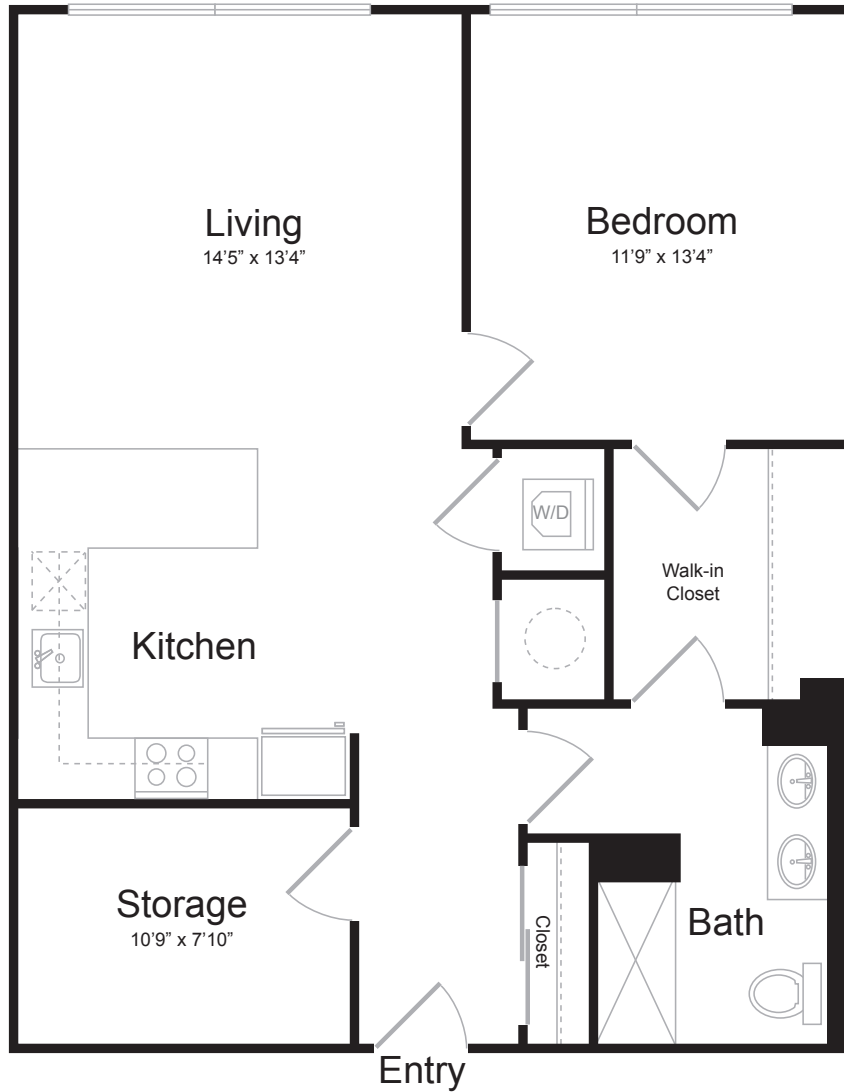

# B10

1 BED / 1 BATH / DEN

# 897

SQ. FT.

 <p><b>BREWERS BLOCK</b></p>	3234 Liberty Ave.   Pittsburgh, PA 15201
	<a href="http://www.brewersblockpgh.com">www.brewersblockpgh.com</a>

\* Pricing and availability are subject to change. Rent is based on monthly frequency. Additional fees may apply, such as but not limited to package delivery, trash, water, amenities, etc.

\*\* Floorplans are artist's rendering. All dimensions are approximate. Actual product and specifications may vary in dimension or detail. Not all features are available in every apartment. Please see a representative for details.