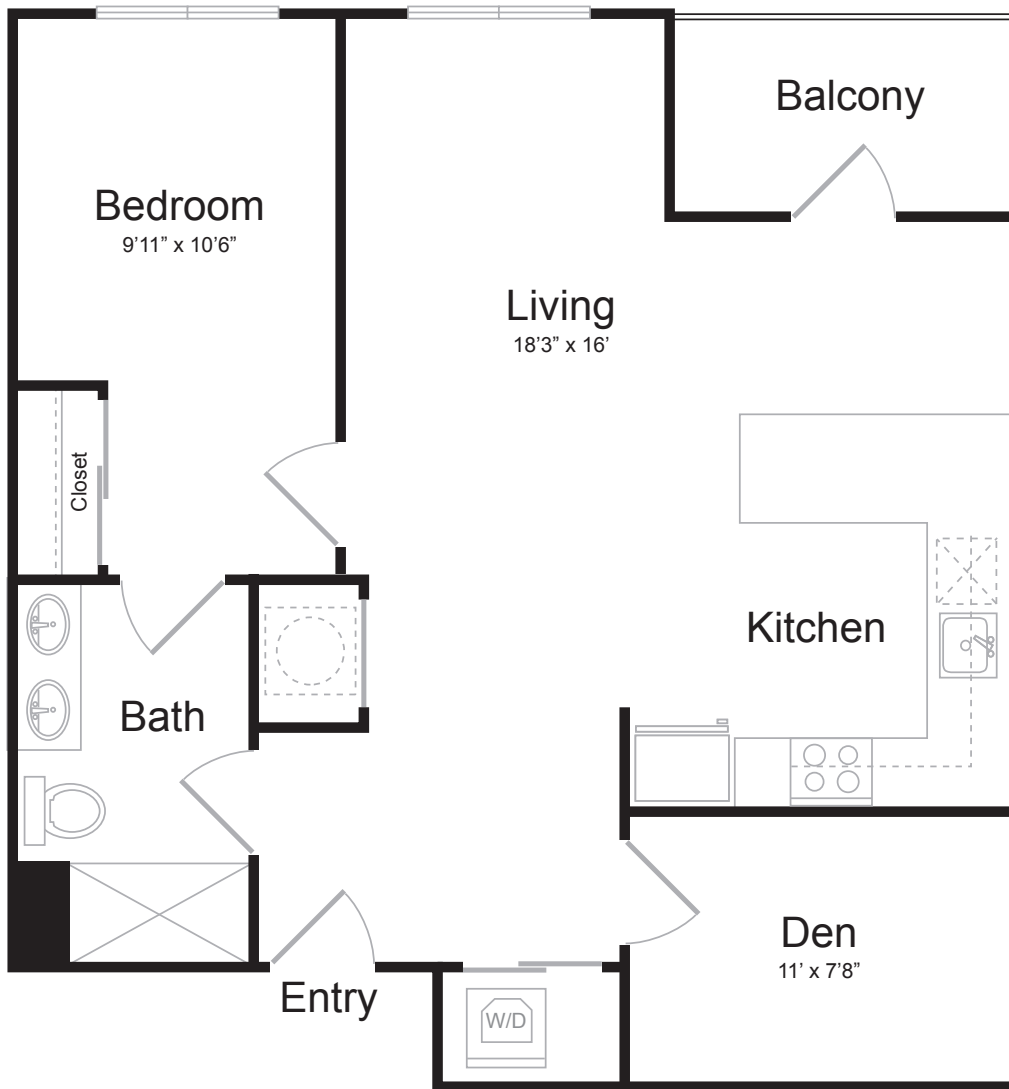

B2

1 BED / 1 BATH / DEN

781

SQ. FT.

 <p>BREWERS BLOCK</p>	3234 Liberty Ave. Pittsburgh, PA 15201
	www.brewersblockpgh.com

* Pricing and availability are subject to change. Rent is based on monthly frequency. Additional fees may apply, such as but not limited to package delivery, trash, water, amenities, etc.

** Floorplans are artist's rendering. All dimensions are approximate. Actual product and specifications may vary in dimension or detail. Not all features are available in every apartment. Please see a representative for details.