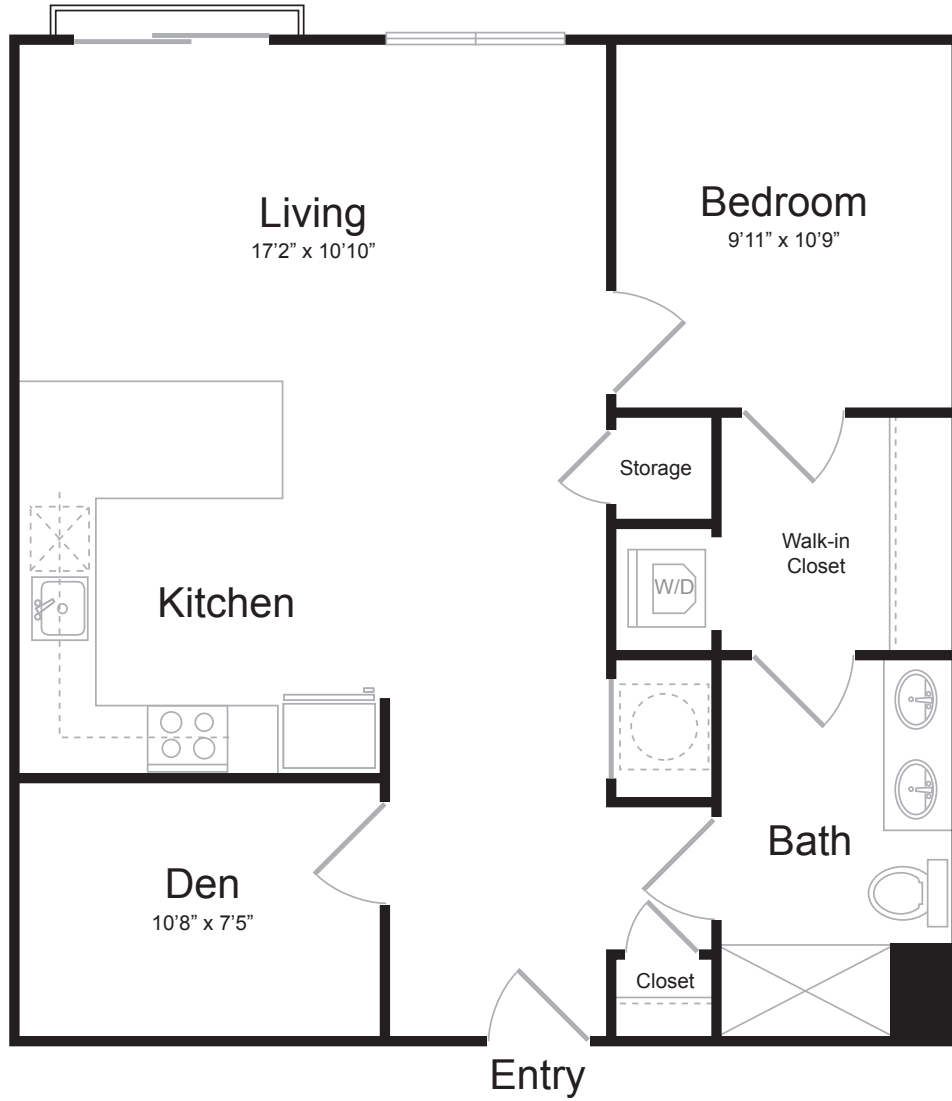

B3

1 BED / 1 BATH / DEN

797

SQ. FT.

| | |
|---|--|
|  BREWERS BLOCK | 3234 Liberty Ave. Pittsburgh, PA 15201 |
| | www.brewersblockpgh.com |

* Pricing and availability are subject to change. Rent is based on monthly frequency. Additional fees may apply, such as but not limited to package delivery, trash, water, amenities, etc.

** Floorplans are artist's rendering. All dimensions are approximate. Actual product and specifications may vary in dimension or detail. Not all features are available in every apartment. Please see a representative for details.