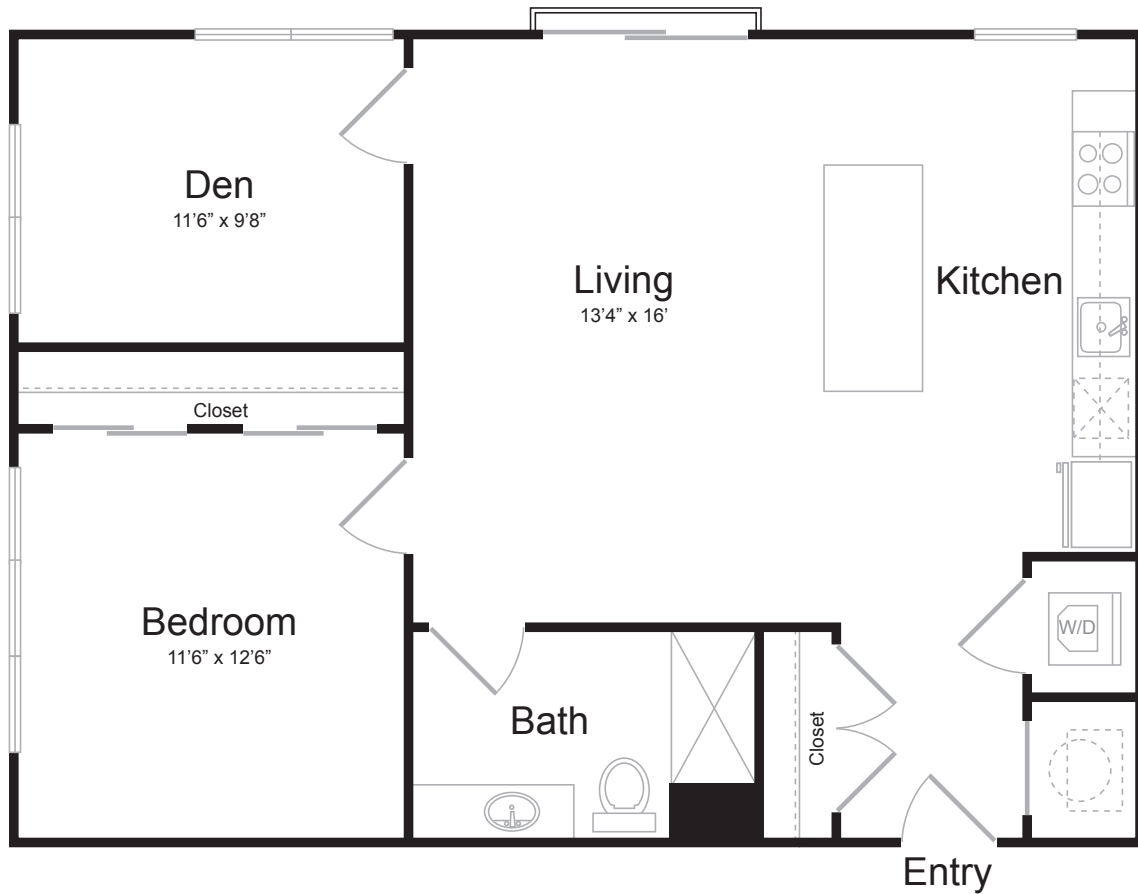

B4

1 BED / 1 BATH / DEN

904

SQ. FT.

	3234 Liberty Ave. Pittsburgh, PA 15201
	www.brewersblockpgh.com

* Pricing and availability are subject to change. Rent is based on monthly frequency. Additional fees may apply, such as but not limited to package delivery, trash, water, amenities, etc.

** Floorplans are artist's rendering. All dimensions are approximate. Actual product and specifications may vary in dimension or detail. Not all features are available in every apartment. Please see a representative for details.