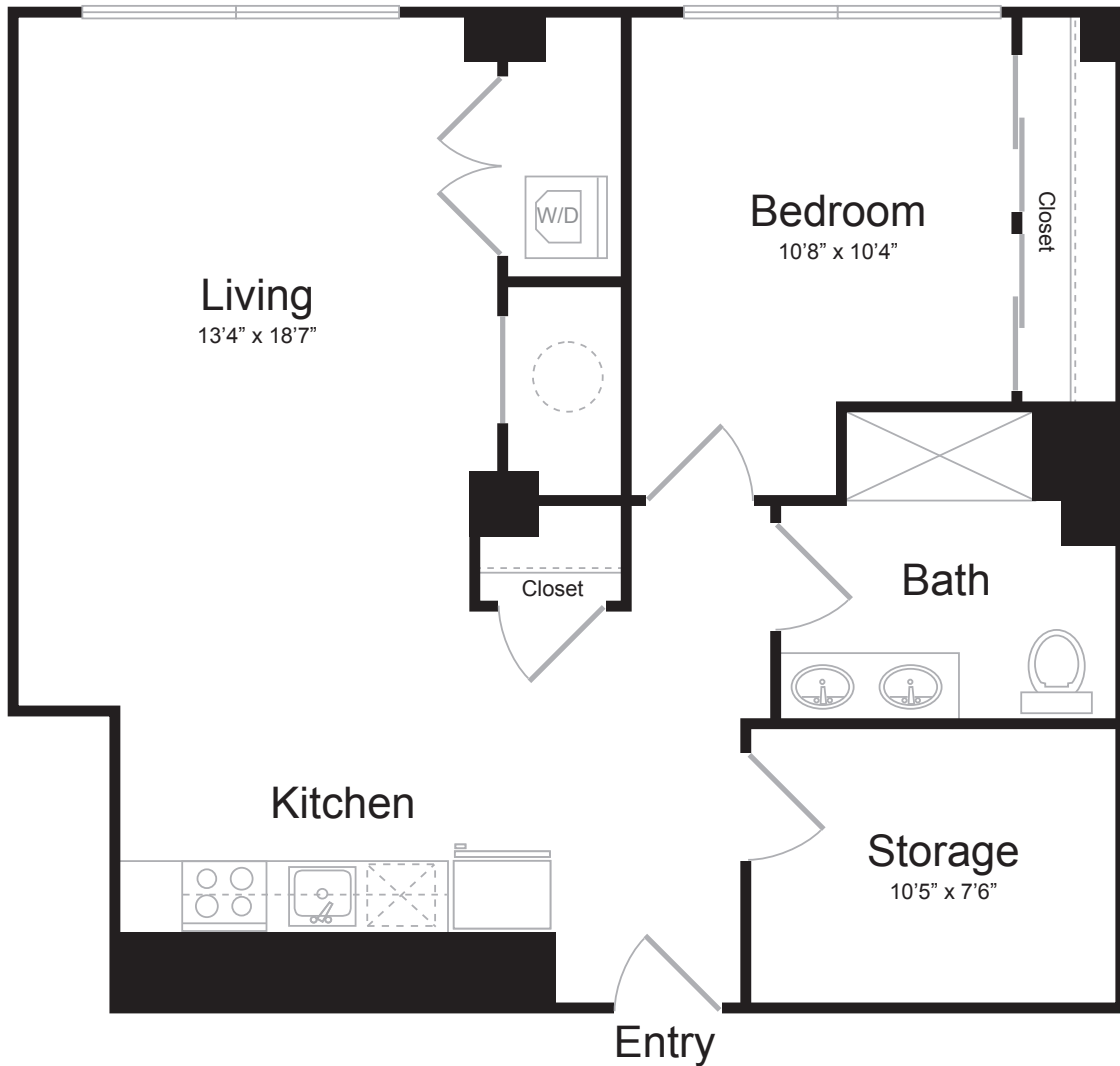

B5

1 BED / 1 BATH / DEN

815

SQ. FT.

 BREWERS BLOCK	3234 Liberty Ave. Pittsburgh, PA 15201
	www.brewersblockpgh.com

* Pricing and availability are subject to change. Rent is based on monthly frequency. Additional fees may apply, such as but not limited to package delivery, trash, water, amenities, etc.

** Floorplans are artist's rendering. All dimensions are approximate. Actual product and specifications may vary in dimension or detail. Not all features are available in every apartment. Please see a representative for details.