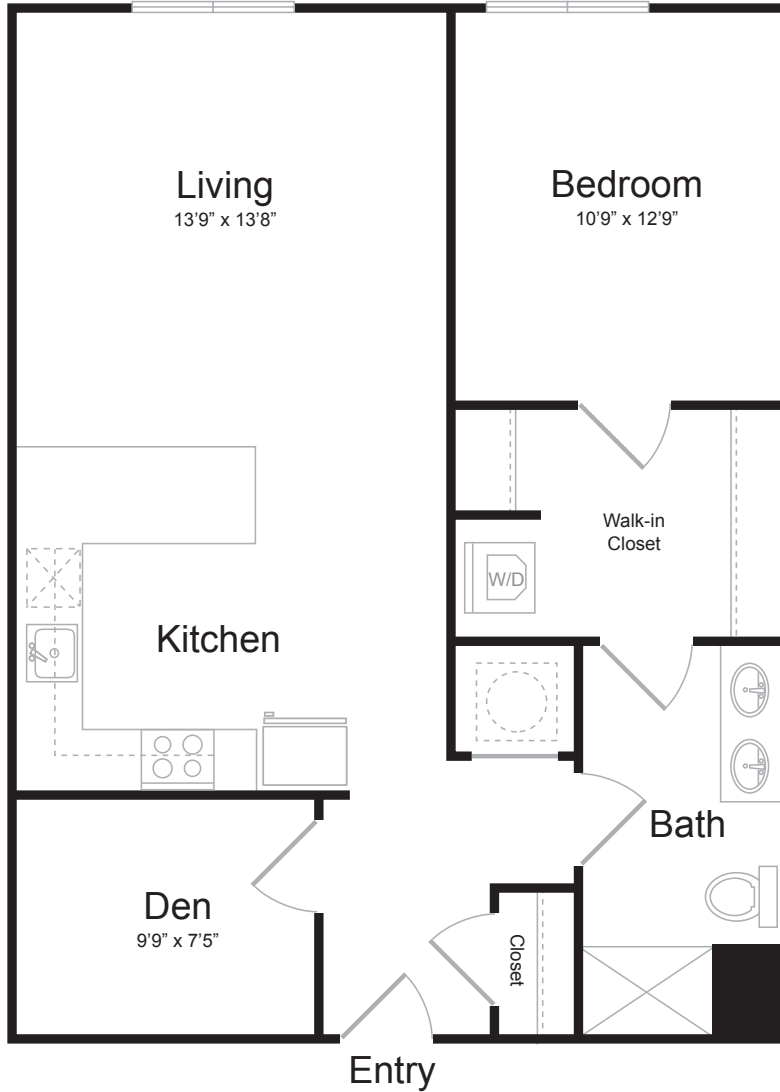

# B6

1 BED / 1 BATH / DEN

# 829

SQ. FT.

 <b>BREWERS BLOCK</b>	3234 Liberty Ave.   Pittsburgh, PA 15201
	<a href="http://www.brewersblockpgh.com">www.brewersblockpgh.com</a>

\* Pricing and availability are subject to change. Rent is based on monthly frequency. Additional fees may apply, such as but not limited to package delivery, trash, water, amenities, etc.

\*\* Floorplans are artist's rendering. All dimensions are approximate. Actual product and specifications may vary in dimension or detail. Not all features are available in every apartment. Please see a representative for details.