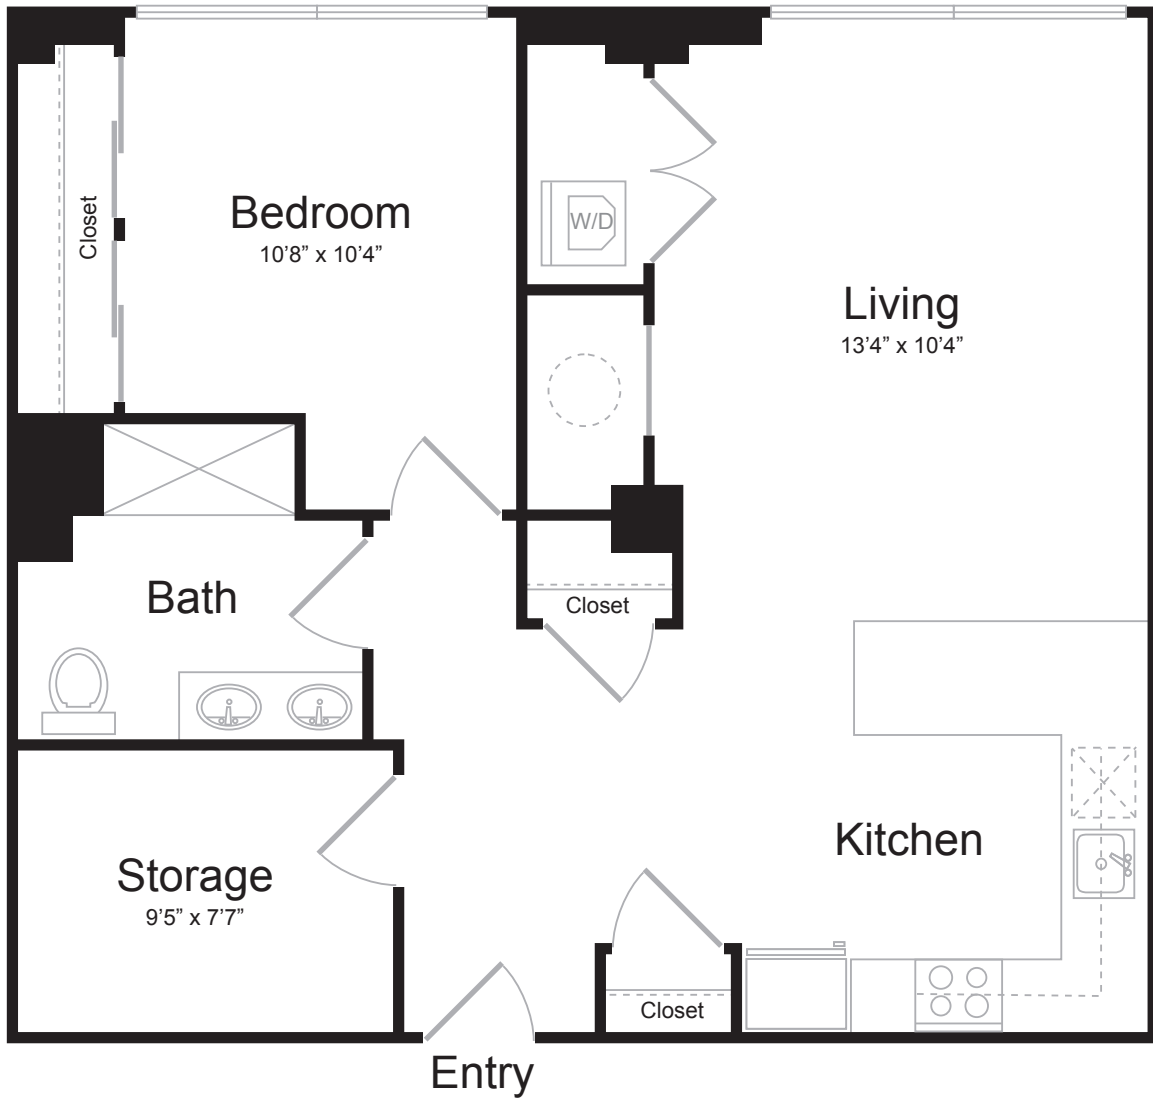

B7

1 BED / 1 BATH / DEN

832

SQ. FT.

 BREWERS BLOCK	3234 Liberty Ave. Pittsburgh, PA 15201
	www.brewersblockpgh.com

* Pricing and availability are subject to change. Rent is based on monthly frequency. Additional fees may apply, such as but not limited to package delivery, trash, water, amenities, etc.

** Floorplans are artist's rendering. All dimensions are approximate. Actual product and specifications may vary in dimension or detail. Not all features are available in every apartment. Please see a representative for details.