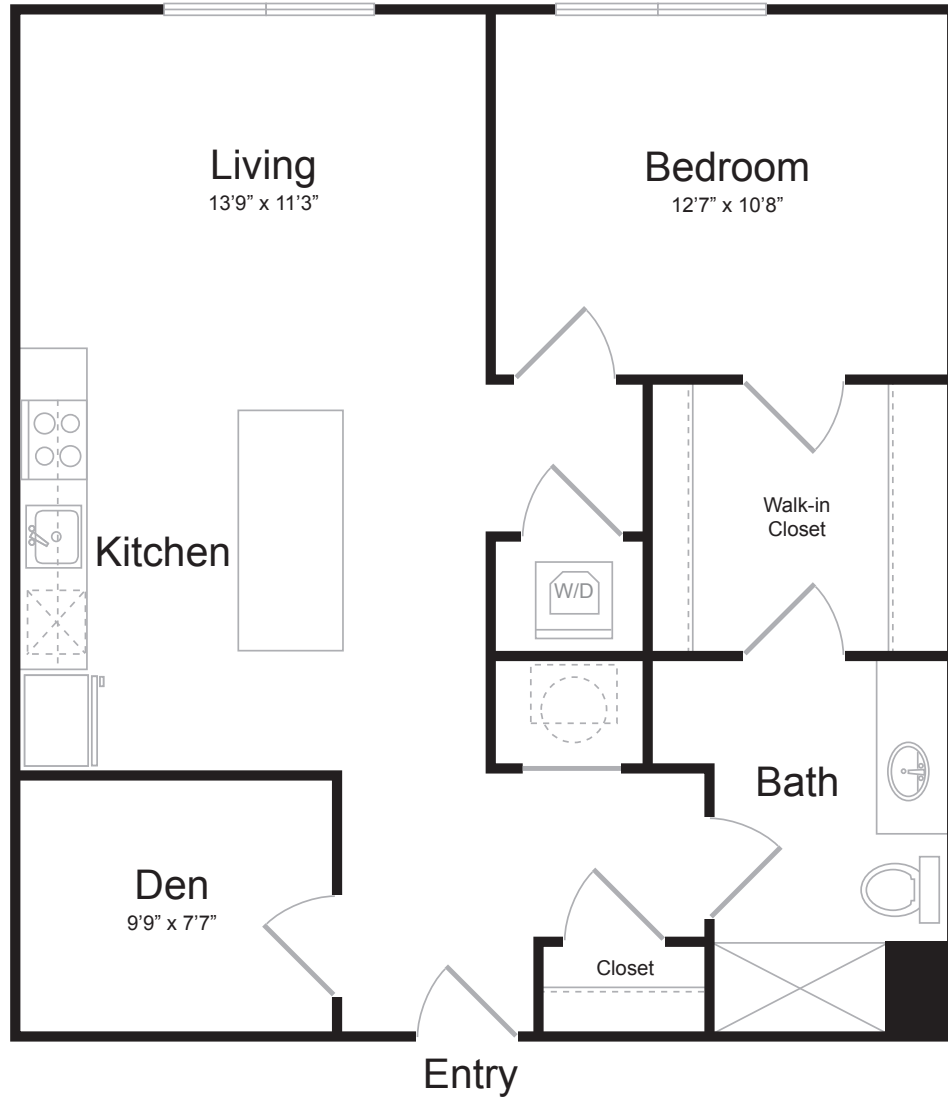

B8

1 BED / 1 BATH / DEN

832

SQ. FT.

 BREWERS BLOCK	3234 Liberty Ave. Pittsburgh, PA 15201
	www.brewersblockpgh.com

* Pricing and availability are subject to change. Rent is based on monthly frequency. Additional fees may apply, such as but not limited to package delivery, trash, water, amenities, etc.

** Floorplans are artist's rendering. All dimensions are approximate. Actual product and specifications may vary in dimension or detail. Not all features are available in every apartment. Please see a representative for details.