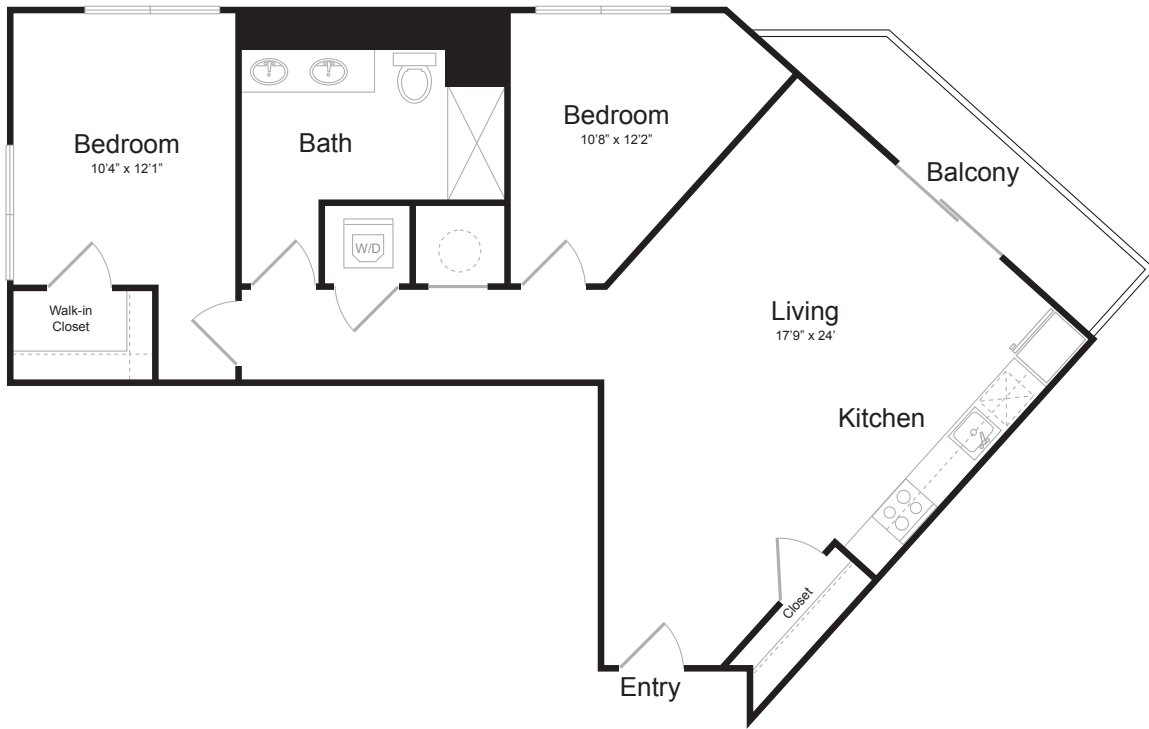

B9

1 BED / 1 BATH / DEN

896

SQ. FT.

 BREWERS BLOCK	3234 Liberty Ave. Pittsburgh, PA 15201
	www.brewersblockpgh.com

* Pricing and availability are subject to change. Rent is based on monthly frequency. Additional fees may apply, such as but not limited to package delivery, trash, water, amenities, etc.

** Floorplans are artist's rendering. All dimensions are approximate. Actual product and specifications may vary in dimension or detail. Not all features are available in every apartment. Please see a representative for details.