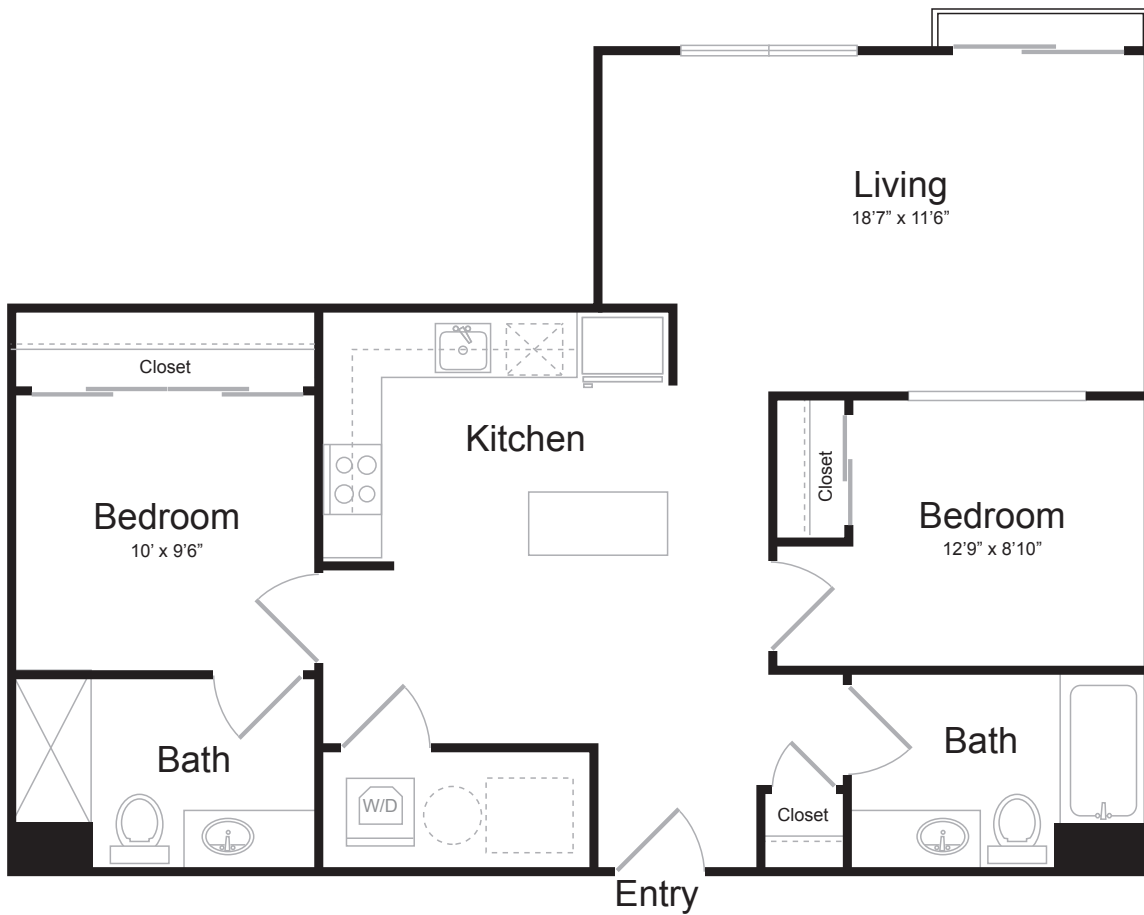

C1

2 BED / 2 BATH

868

SQ. FT.

	3234 Liberty Ave. Pittsburgh, PA 15201
	www.brewersblockpgh.com

* Pricing and availability are subject to change. Rent is based on monthly frequency. Additional fees may apply, such as but not limited to package delivery, trash, water, amenities, etc.

** Floorplans are artist's rendering. All dimensions are approximate. Actual product and specifications may vary in dimension or detail. Not all features are available in every apartment. Please see a representative for details.