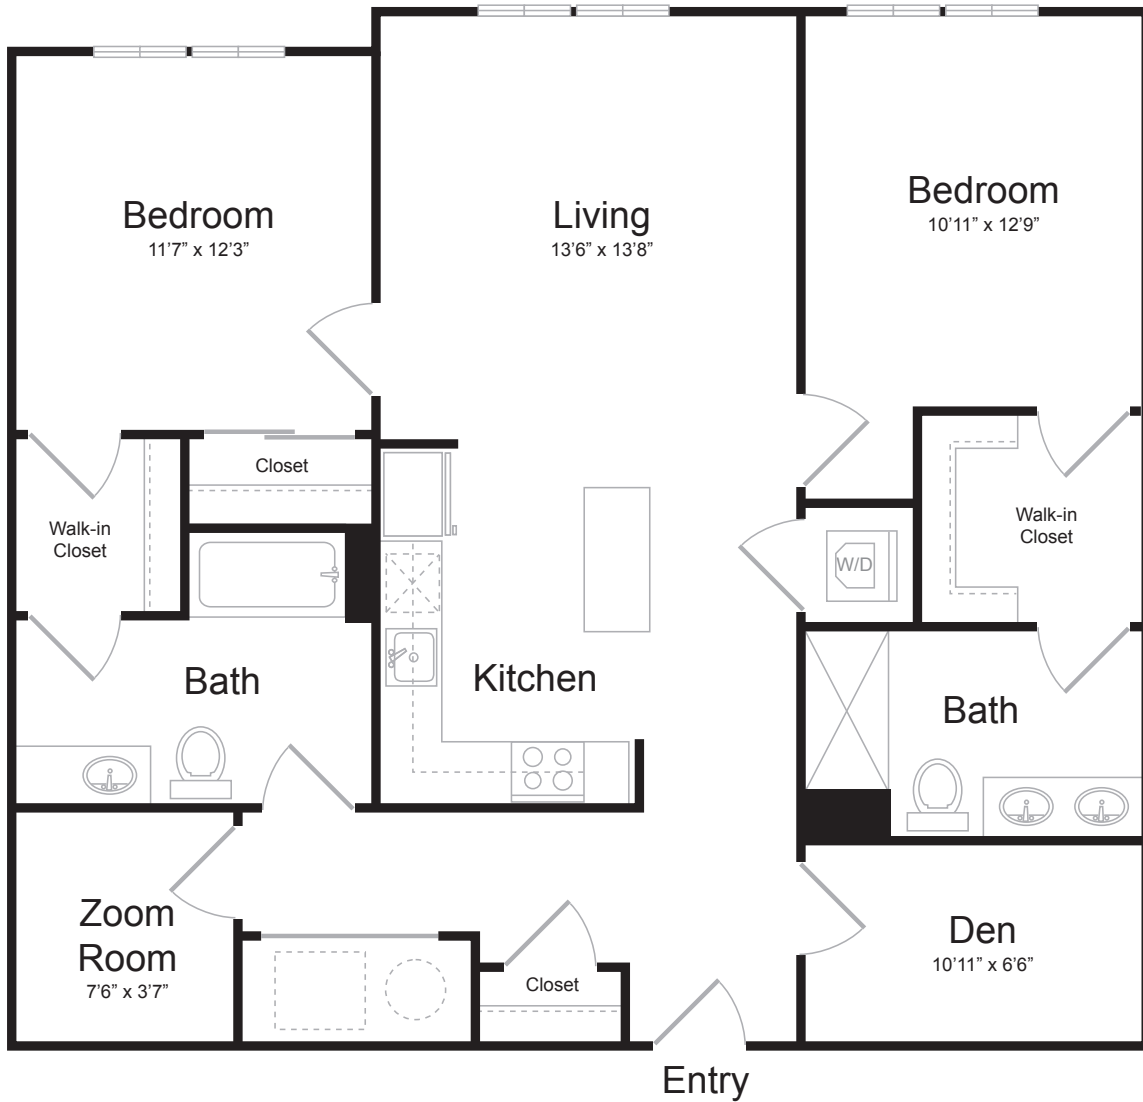

# C10

2 BED / 2 BATH

# 1200

SQ. FT.

 <b>BREWERS BLOCK</b>	3234 Liberty Ave.   Pittsburgh, PA 15201
	<a href="http://www.brewersblockpgh.com">www.brewersblockpgh.com</a>

\* Pricing and availability are subject to change. Rent is based on monthly frequency. Additional fees may apply, such as but not limited to package delivery, trash, water, amenities, etc.

\*\* Floorplans are artist's rendering. All dimensions are approximate. Actual product and specifications may vary in dimension or detail. Not all features are available in every apartment. Please see a representative for details.