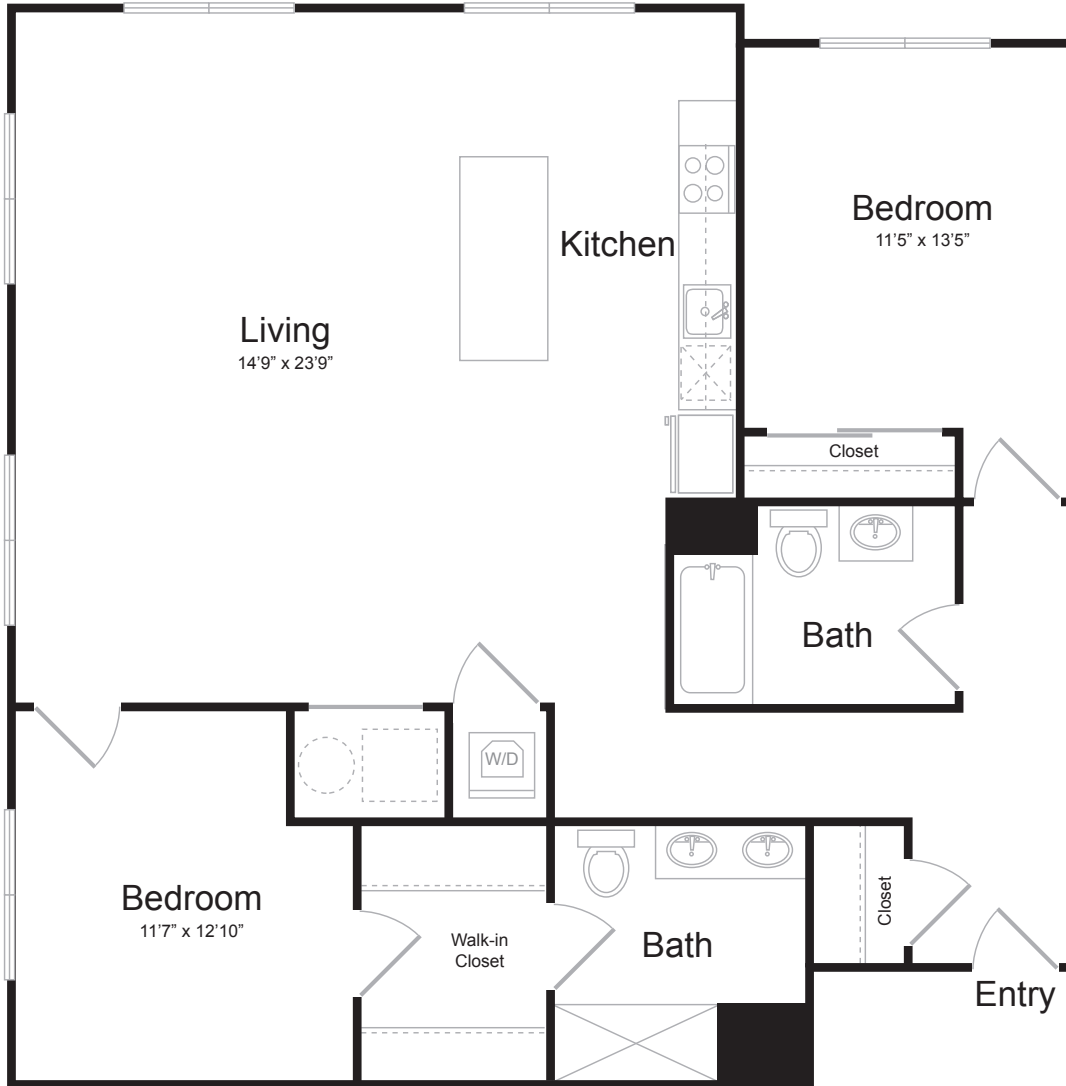

# C11

2 BED / 2 BATH

# 1335

SQ. FT.

	3234 Liberty Ave.   Pittsburgh, PA 15201
	<a href="http://www.brewersblockpgh.com">www.brewersblockpgh.com</a>

\* Pricing and availability are subject to change. Rent is based on monthly frequency. Additional fees may apply, such as but not limited to package delivery, trash, water, amenities, etc.

\*\* Floorplans are artist's rendering. All dimensions are approximate. Actual product and specifications may vary in dimension or detail. Not all features are available in every apartment. Please see a representative for details.