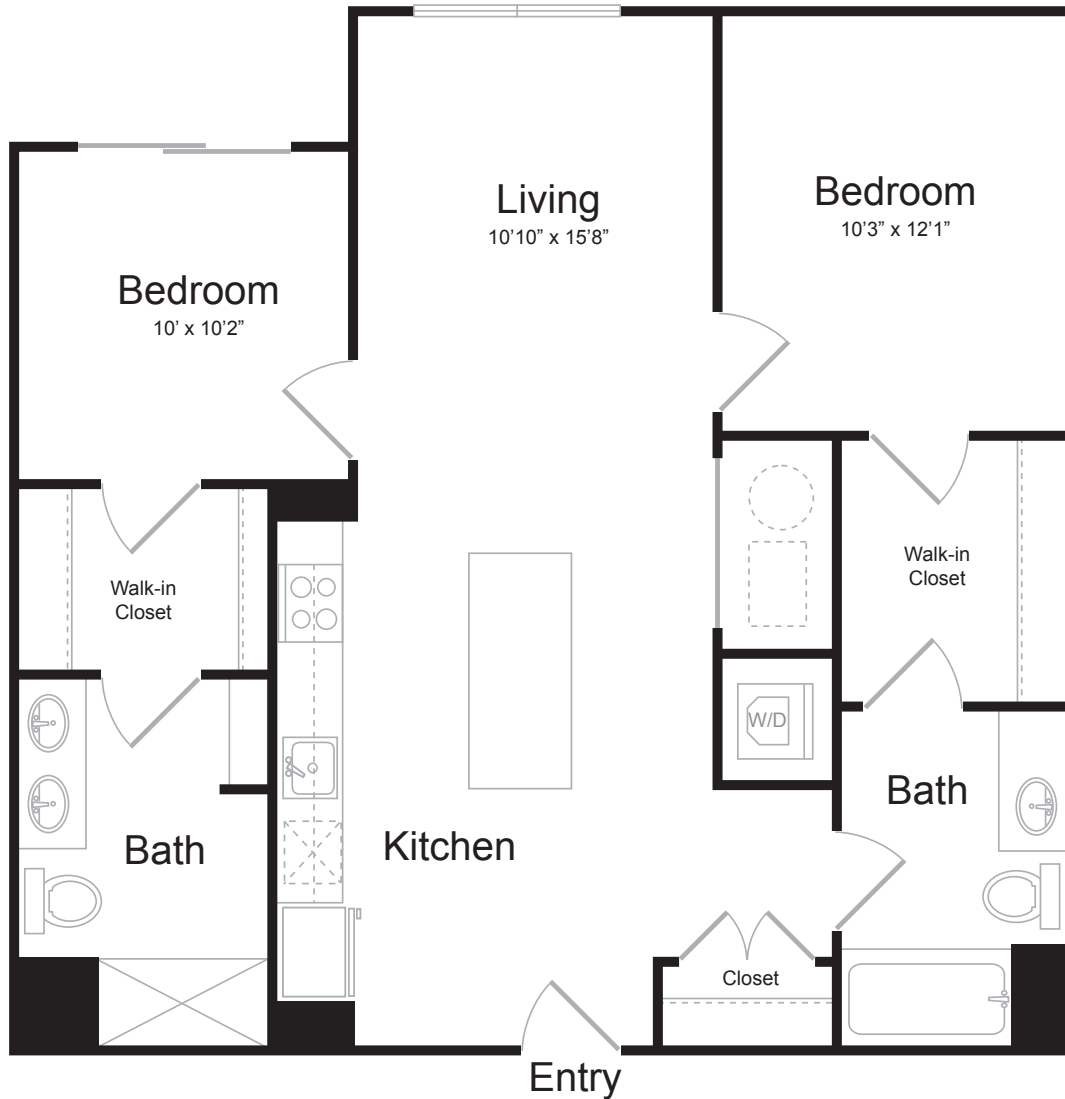

# C3

2 BED / 2 BATH

# 933

SQ. FT.

 <b>BREWERS BLOCK</b>	3234 Liberty Ave.   Pittsburgh, PA 15201
	<a href="http://www.brewersblockpgh.com">www.brewersblockpgh.com</a>

\* Pricing and availability are subject to change. Rent is based on monthly frequency. Additional fees may apply, such as but not limited to package delivery, trash, water, amenities, etc.

\*\* Floorplans are artist's rendering. All dimensions are approximate. Actual product and specifications may vary in dimension or detail. Not all features are available in every apartment. Please see a representative for details.