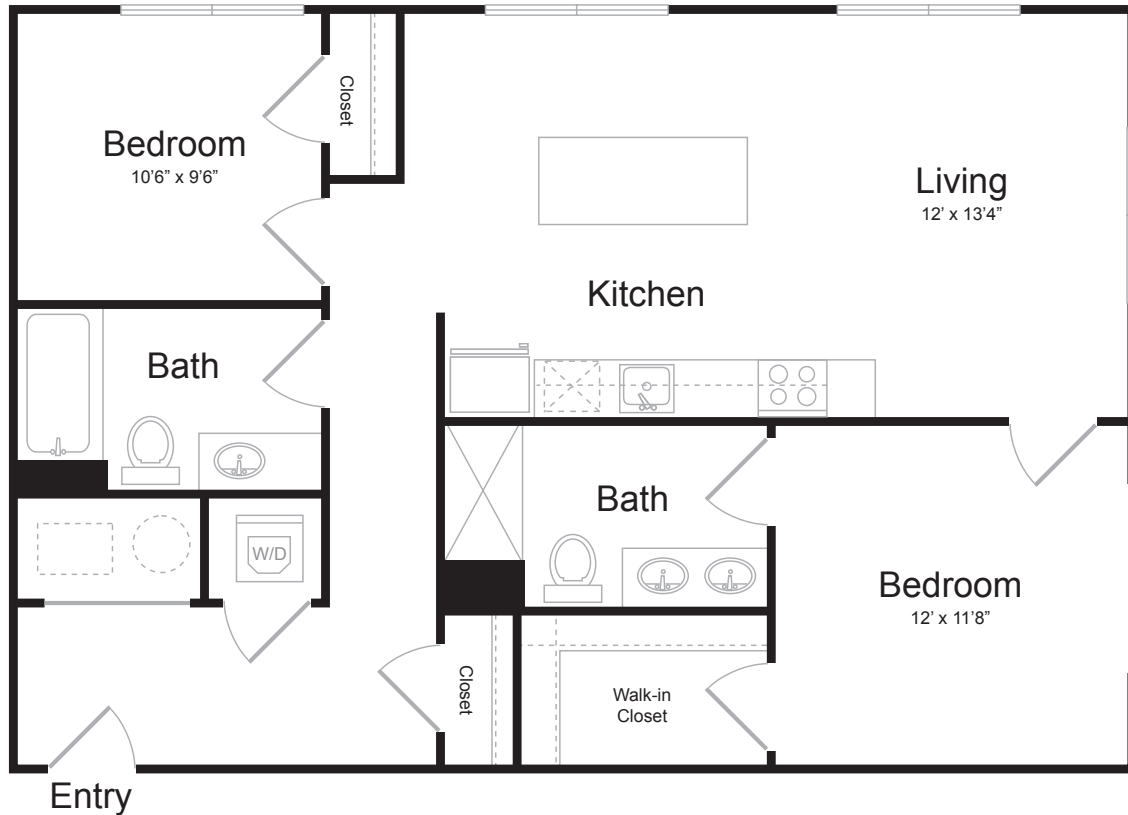

# C4

2 BED / 2 BATH

# 960

SQ. FT.

 <b>BREWERS BLOCK</b>	3234 Liberty Ave.   Pittsburgh, PA 15201
	<a href="http://www.brewersblockpgh.com">www.brewersblockpgh.com</a>

\* Pricing and availability are subject to change. Rent is based on monthly frequency. Additional fees may apply, such as but not limited to package delivery, trash, water, amenities, etc.

\*\* Floorplans are artist's rendering. All dimensions are approximate. Actual product and specifications may vary in dimension or detail. Not all features are available in every apartment. Please see a representative for details.