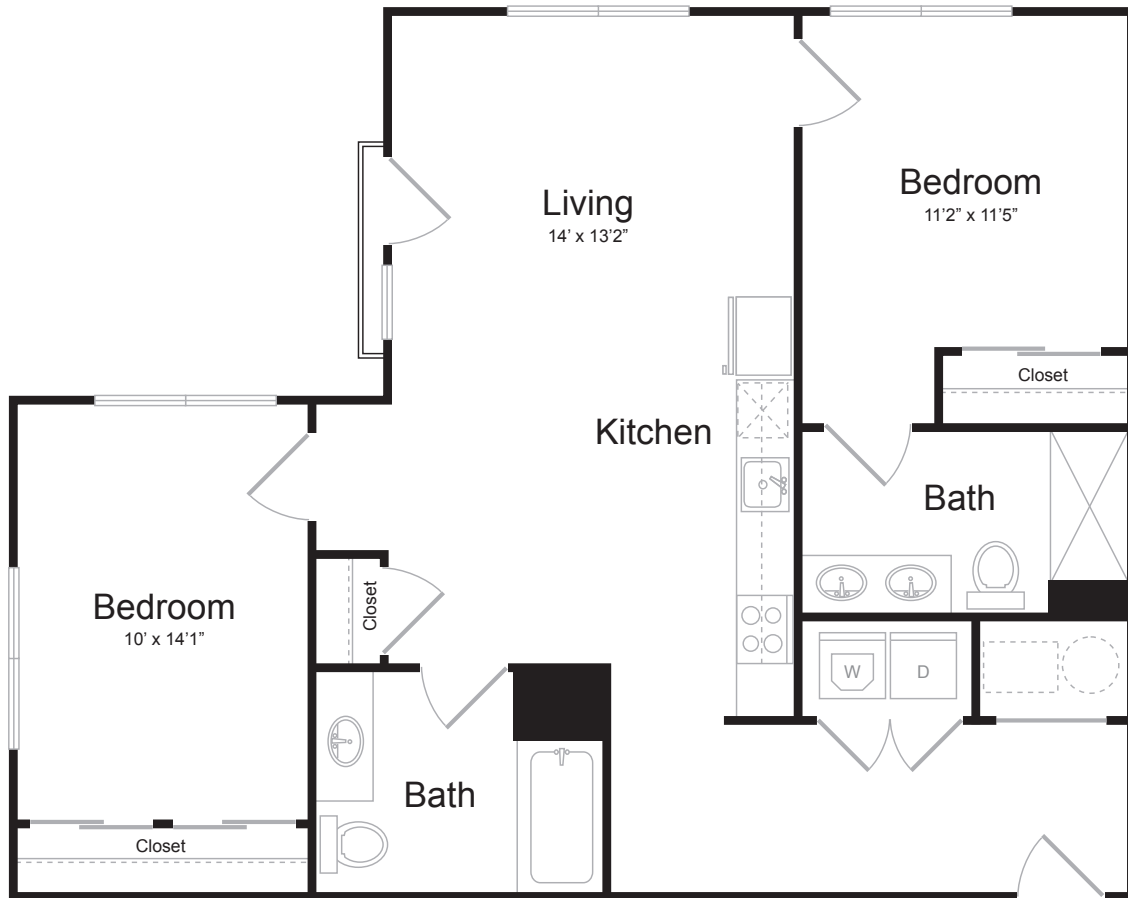

C5A

2 BED / 2 BATH

971

SQ. FT.

 <p>BREWERS BLOCK</p>	3234 Liberty Ave. Pittsburgh, PA 15201
	www.brewersblockpgh.com

* Pricing and availability are subject to change. Rent is based on monthly frequency. Additional fees may apply, such as but not limited to package delivery, trash, water, amenities, etc.

** Floorplans are artist's rendering. All dimensions are approximate. Actual product and specifications may vary in dimension or detail. Not all features are available in every apartment. Please see a representative for details.