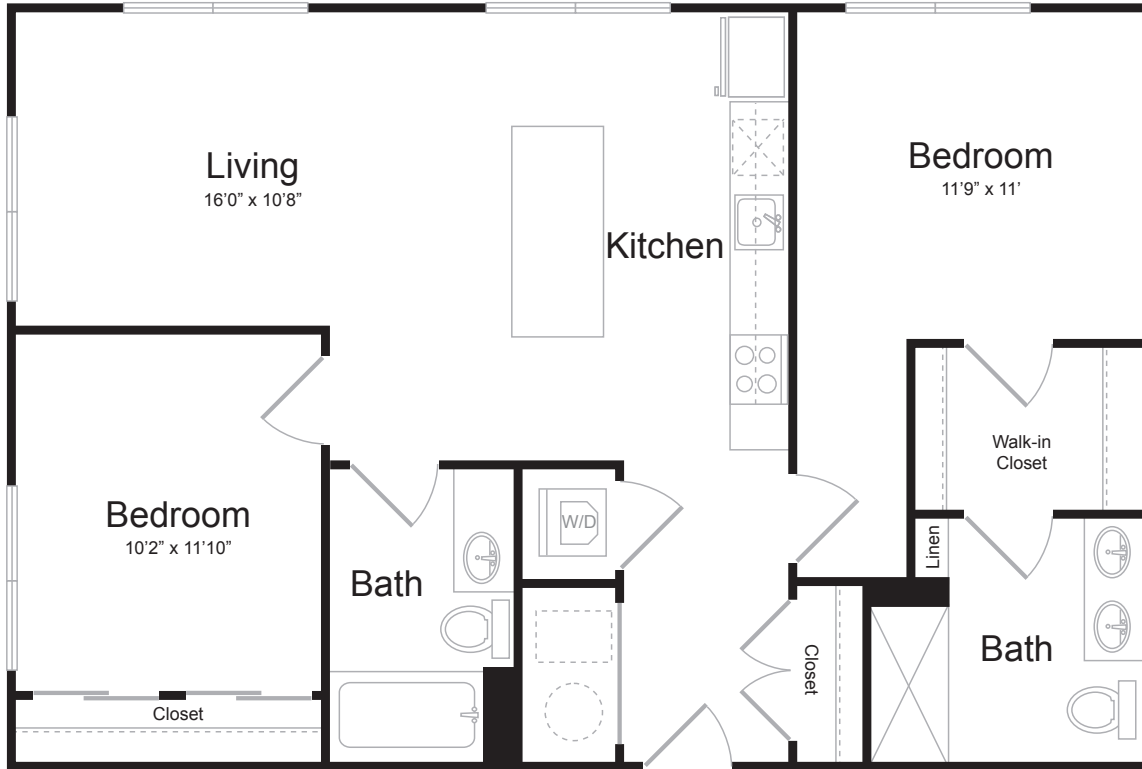

# C7

2 BED / 2 BATH

# 975

SQ. FT.

 <p><b>BREWERS BLOCK</b></p>	3234 Liberty Ave.   Pittsburgh, PA 15201
	<a href="http://www.brewersblockpgh.com">www.brewersblockpgh.com</a>

\* Pricing and availability are subject to change. Rent is based on monthly frequency. Additional fees may apply, such as but not limited to package delivery, trash, water, amenities, etc.

\*\* Floorplans are artist's rendering. All dimensions are approximate. Actual product and specifications may vary in dimension or detail. Not all features are available in every apartment. Please see a representative for details.