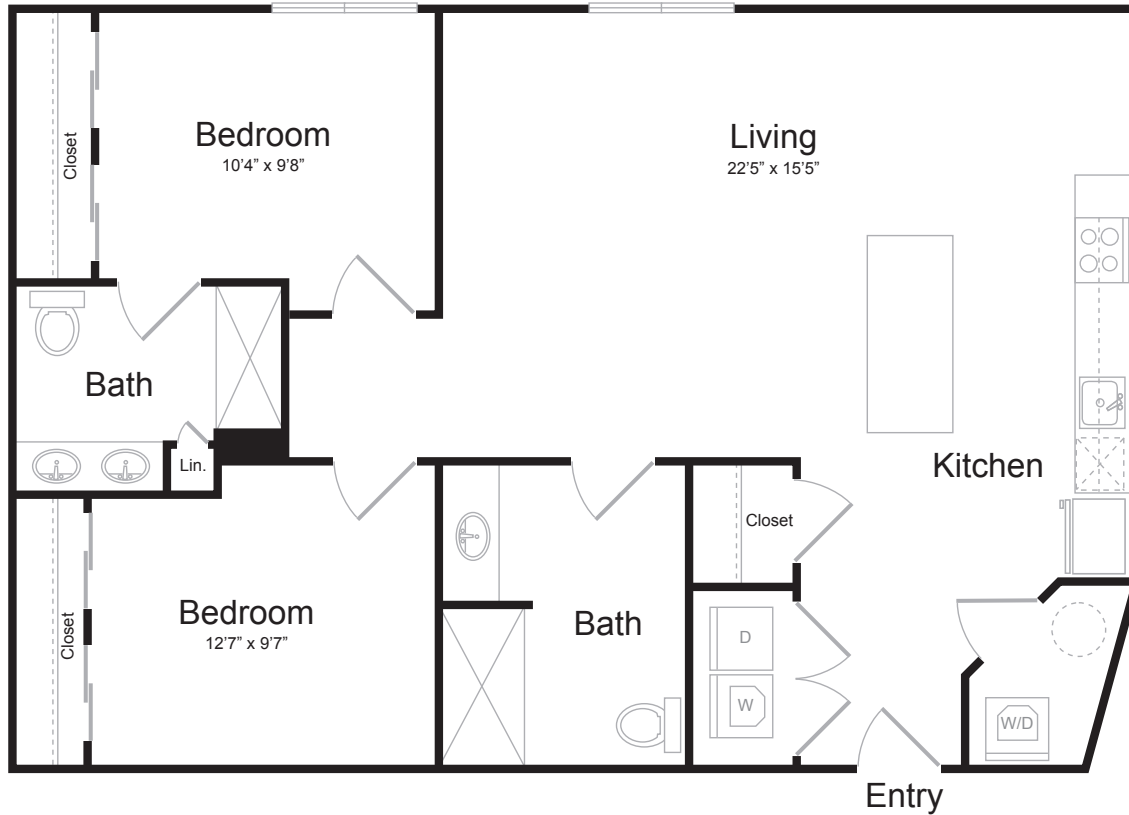

C8

2 BED / 2 BATH

1069

SQ. FT.

 <p>BREWERS BLOCK</p>	3234 Liberty Ave. Pittsburgh, PA 15201
	www.brewersblockpgh.com

* Pricing and availability are subject to change. Rent is based on monthly frequency. Additional fees may apply, such as but not limited to package delivery, trash, water, amenities, etc.

** Floorplans are artist's rendering. All dimensions are approximate. Actual product and specifications may vary in dimension or detail. Not all features are available in every apartment. Please see a representative for details.