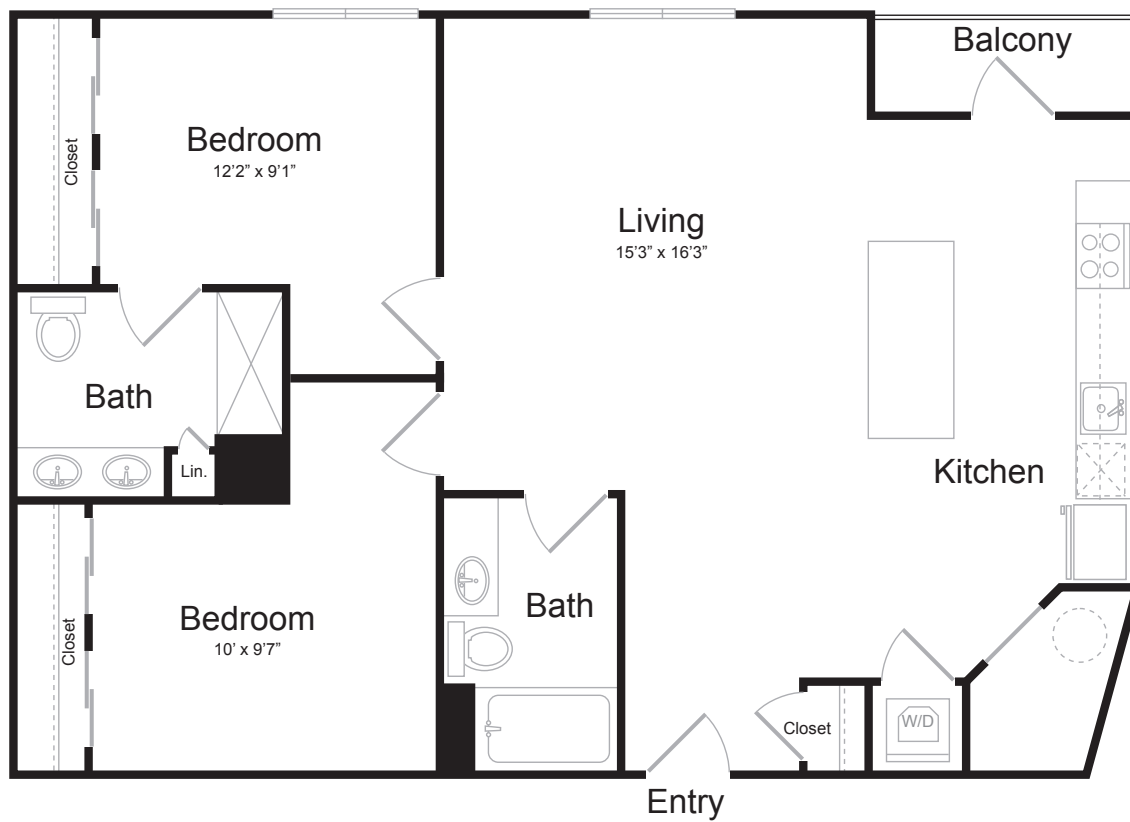

# C8A

2 BED / 2 BATH

# 1069

SQ. FT.

 <b>BREWERS BLOCK</b>	3234 Liberty Ave.   Pittsburgh, PA 15201
	<a href="http://www.brewersblockpgh.com">www.brewersblockpgh.com</a>

\* Pricing and availability are subject to change. Rent is based on monthly frequency. Additional fees may apply, such as but not limited to package delivery, trash, water, amenities, etc.

\*\* Floorplans are artist's rendering. All dimensions are approximate. Actual product and specifications may vary in dimension or detail. Not all features are available in every apartment. Please see a representative for details.