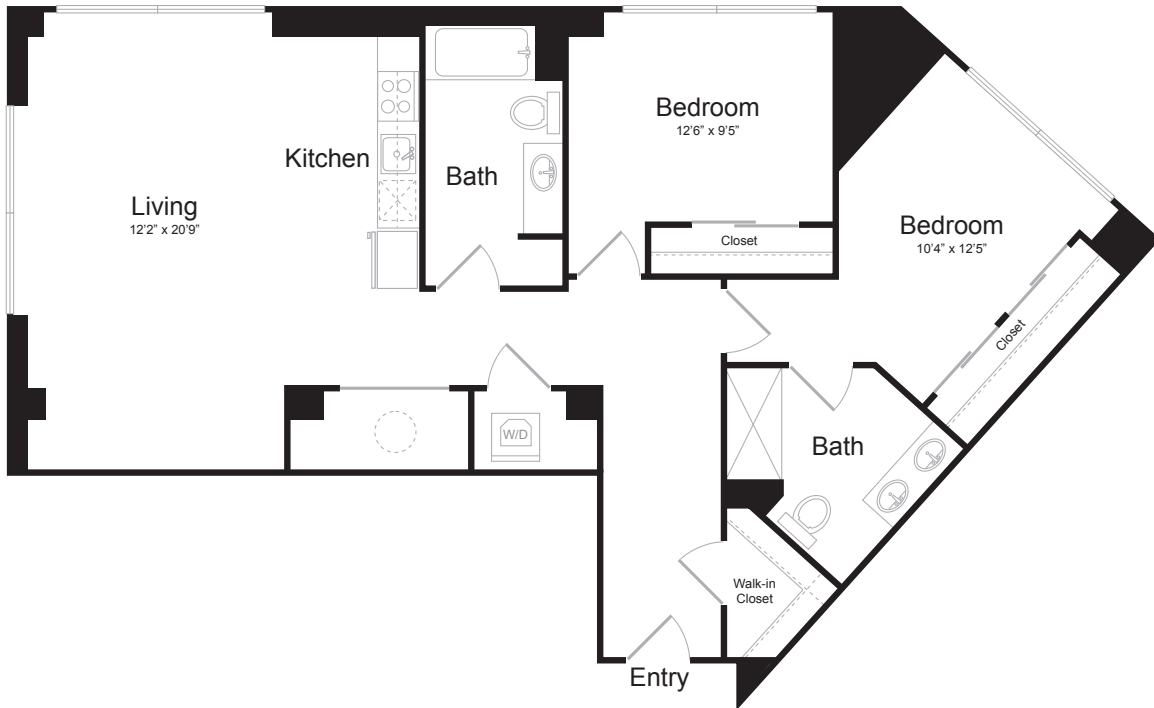

# C9

2 BED / 2 BATH

# 1147

SQ. FT.

 <p><b>BREWERS BLOCK</b></p>	3234 Liberty Ave.   Pittsburgh, PA 15201
	<a href="http://www.brewersblockpgh.com">www.brewersblockpgh.com</a>

\* Pricing and availability are subject to change. Rent is based on monthly frequency. Additional fees may apply, such as but not limited to package delivery, trash, water, amenities, etc.

\*\* Floorplans are artist's rendering. All dimensions are approximate. Actual product and specifications may vary in dimension or detail. Not all features are available in every apartment. Please see a representative for details.