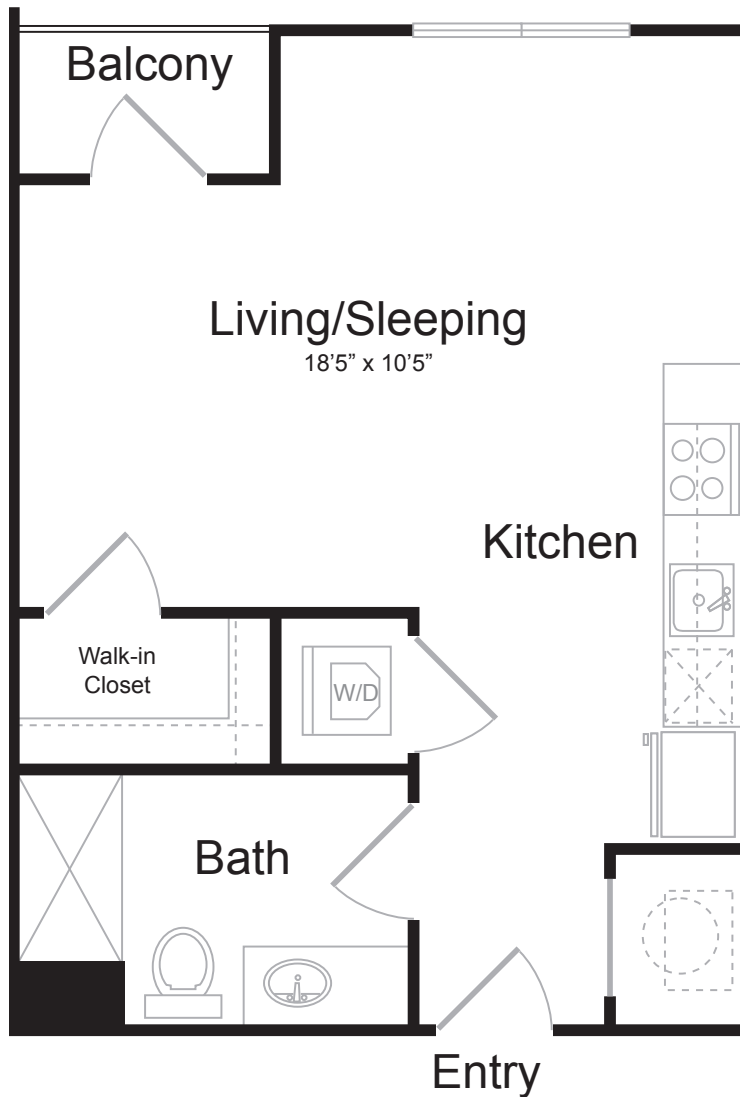

S1

STUDIO / 1 BATH

455

SQ. FT.

 BREWERS BLOCK	3234 Liberty Ave. Pittsburgh, PA 15201
	www.brewersblockpgh.com

* Pricing and availability are subject to change. Rent is based on monthly frequency. Additional fees may apply, such as but not limited to package delivery, trash, water, amenities, etc.

** Floorplans are artist's rendering. All dimensions are approximate. Actual product and specifications may vary in dimension or detail. Not all features are available in every apartment. Please see a representative for details.