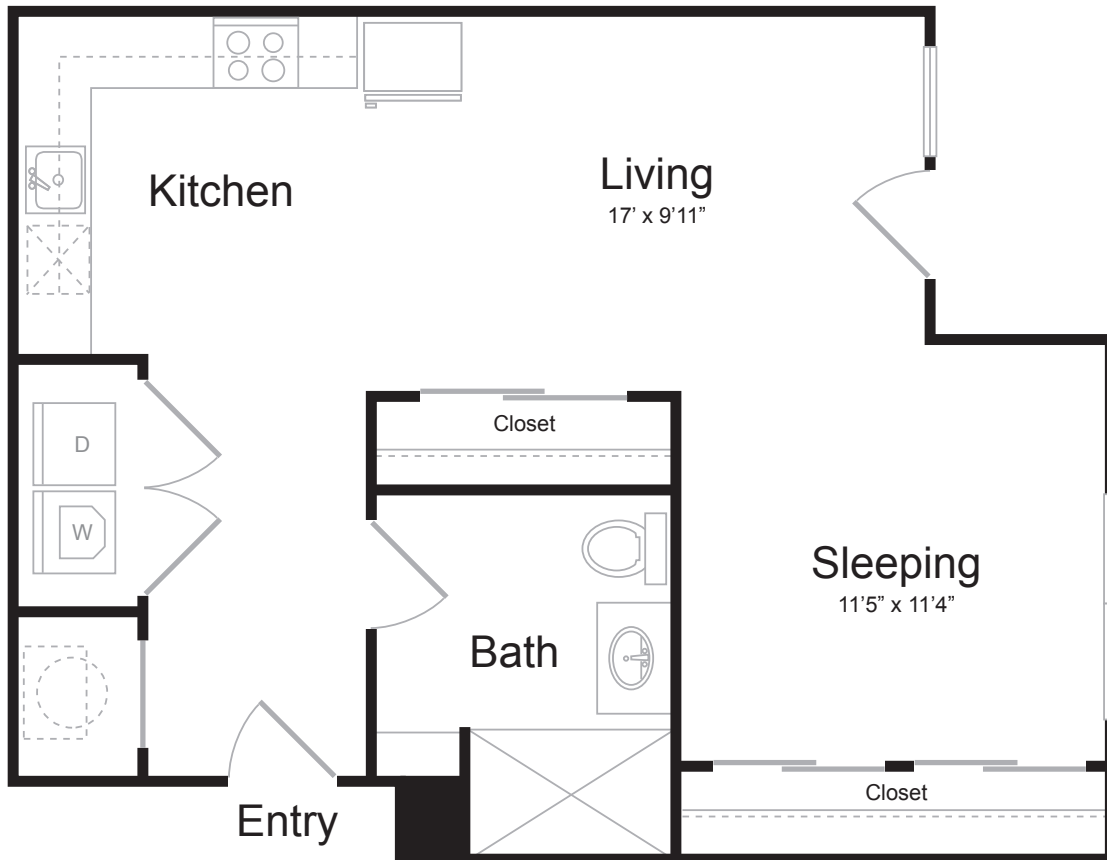

S11

STUDIO / 1 BATH

562

SQ. FT.

 BREWERS BLOCK	3234 Liberty Ave. Pittsburgh, PA 15201
	www.brewersblockpgh.com

* Pricing and availability are subject to change. Rent is based on monthly frequency. Additional fees may apply, such as but not limited to package delivery, trash, water, amenities, etc.

** Floorplans are artist's rendering. All dimensions are approximate. Actual product and specifications may vary in dimension or detail. Not all features are available in every apartment. Please see a representative for details.