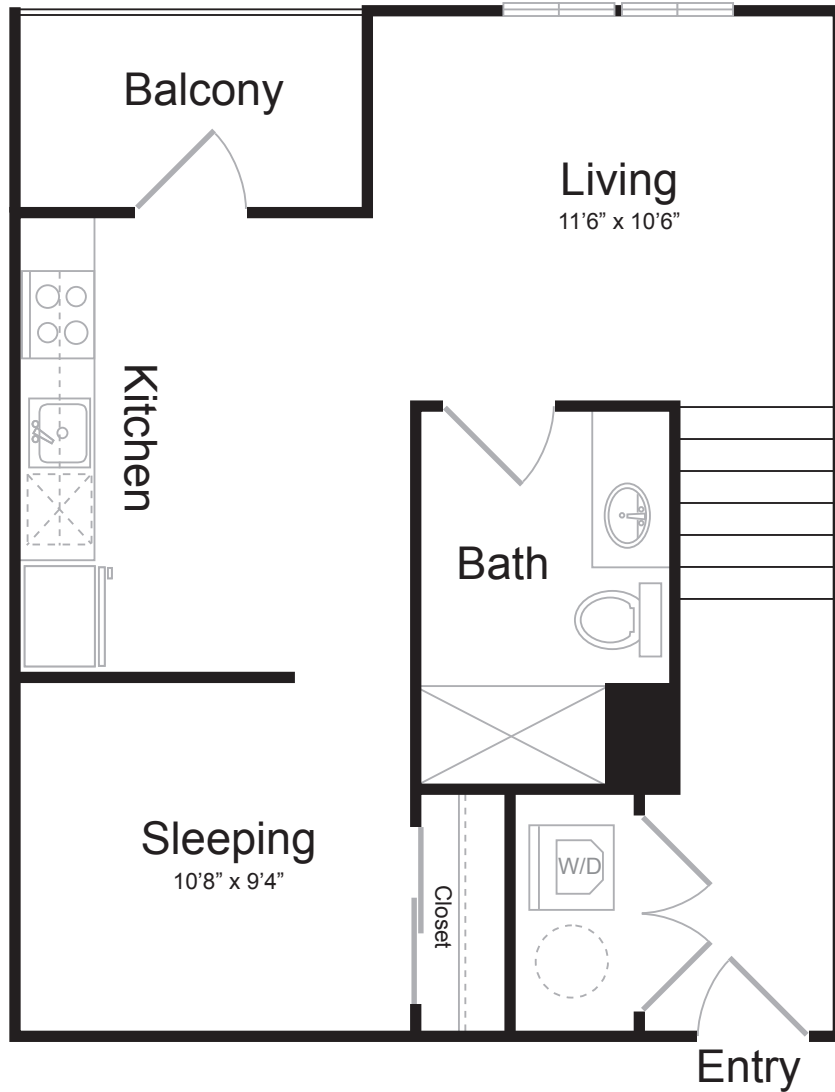

# S12

STUDIO / 1 BATH

# 566

SQ. FT.

 <p><b>BREWERS BLOCK</b></p>	3234 Liberty Ave.   Pittsburgh, PA 15201
	<a href="http://www.brewersblockpgh.com">www.brewersblockpgh.com</a>

\* Pricing and availability are subject to change. Rent is based on monthly frequency. Additional fees may apply, such as but not limited to package delivery, trash, water, amenities, etc.

\*\* Floorplans are artist's rendering. All dimensions are approximate. Actual product and specifications may vary in dimension or detail. Not all features are available in every apartment. Please see a representative for details.