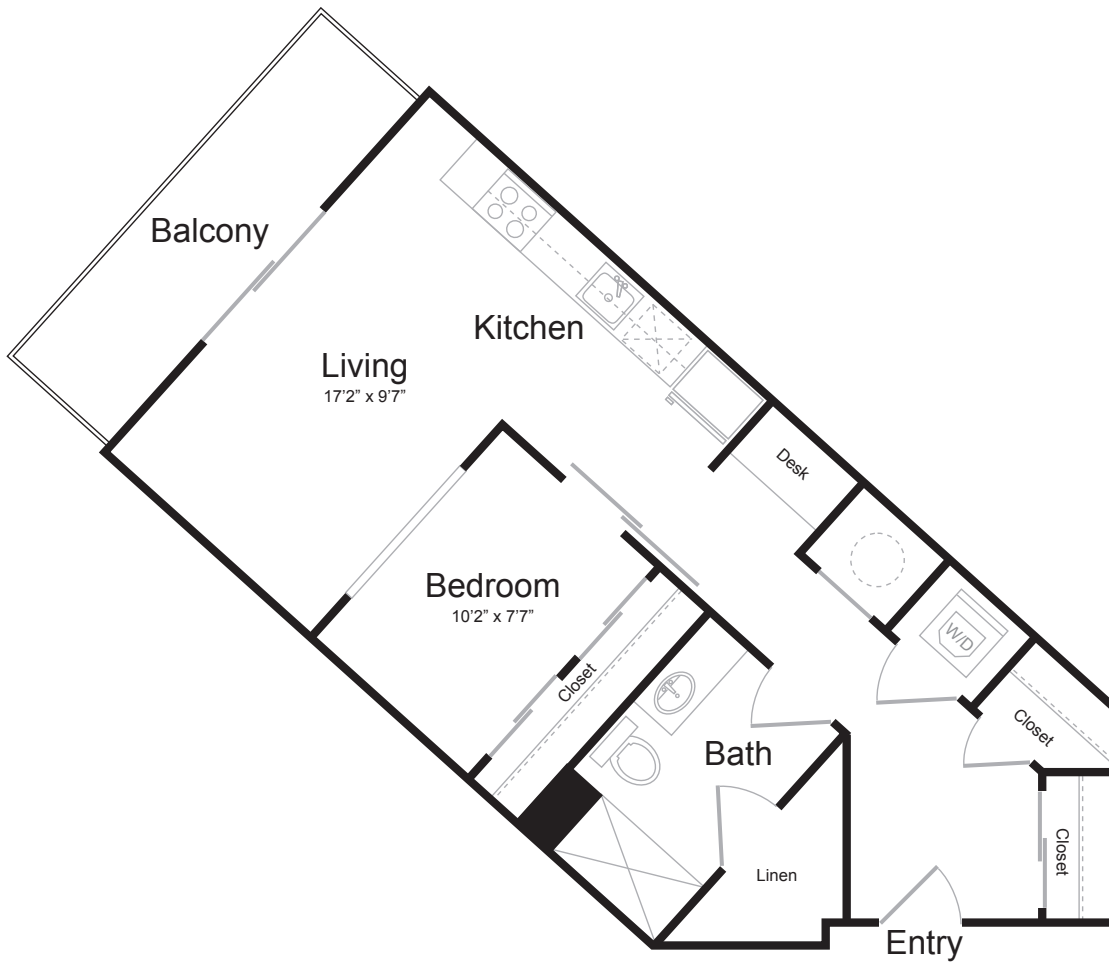

S14

STUDIO / 1 BATH

577

SQ. FT.

 BREWERS BLOCK	3234 Liberty Ave. Pittsburgh, PA 15201
	www.brewersblockpgh.com

* Pricing and availability are subject to change. Rent is based on monthly frequency. Additional fees may apply, such as but not limited to package delivery, trash, water, amenities, etc.

** Floorplans are artist's rendering. All dimensions are approximate. Actual product and specifications may vary in dimension or detail. Not all features are available in every apartment. Please see a representative for details.