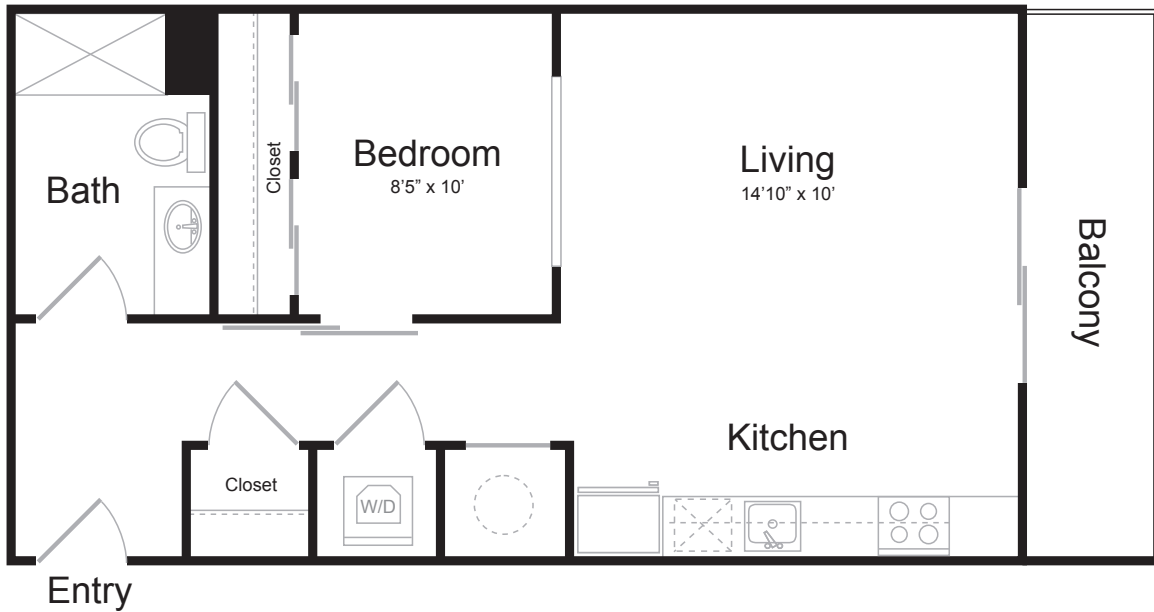

S17

STUDIO / 1 BATH

601

SQ. FT.

 BREWERS BLOCK	3234 Liberty Ave. Pittsburgh, PA 15201
	www.brewersblockpgh.com

* Pricing and availability are subject to change. Rent is based on monthly frequency. Additional fees may apply, such as but not limited to package delivery, trash, water, amenities, etc.

** Floorplans are artist's rendering. All dimensions are approximate. Actual product and specifications may vary in dimension or detail. Not all features are available in every apartment. Please see a representative for details.